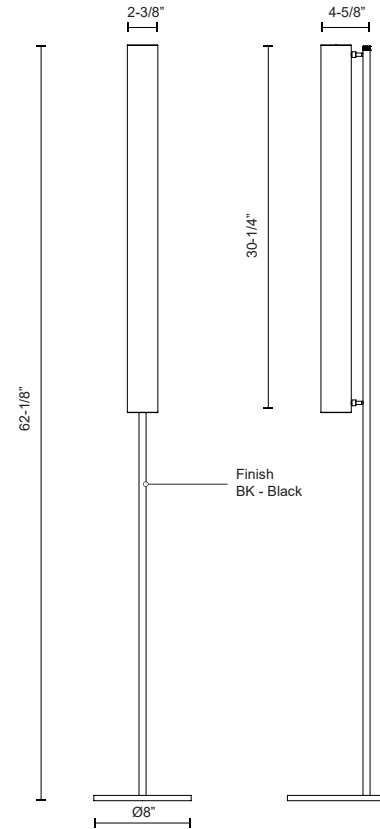

GRAMERCY FL70155

LAMPS

PROJECT

DESCRIPTION

Frosted glass cylinders, available as a single or in multiples, are composed around an aluminum die-cast body, emitting an even 360 Degrees glow of ambient light. The Gramercy standing fixtures feature a touch dimmer and a black finish

SPECIFICATION DETAILS

* For custom options, consult factory for details.

Fixture Dimensions	D8" x H62-1/8"
Light Source	LED with DC Driver
Wattage	25W
Total Lumens	2125lm
Delivered Lumens	BK-1200lm*
Voltage	120V
Color Temperature	3000K
CRI (Ra)	90CRI
Optional Color Temps	2700K - 5000K Available, Minimum Order Quantities Apply
LED Rated Life	50,000 hours
Dimming	100% - 10%, Touch dimmer
Glass Details	Frosted Glass
Location	Dry
Warranty	5 Years
Finish Option(s)	Black