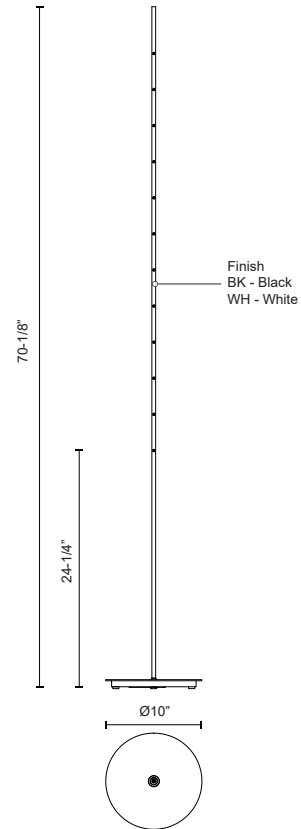

REEDS FL46748

LAMPS

PROJECT

DESCRIPTION

The Reeds floor piece features a single, or multiple elegantly minimal wands, casting a soft directional glow with minimal hardware. Each wand is effortlessly repositionable; a smooth swivel allows the light to be angled precisely, and to create dynamic lines within the fixture.

SPECIFICATION DETAILS

* For custom options, consult factory for details.

Fixture Dimensions	D10" x H70-1/8"
Light Source	LED with DC Driver
Wattage	12W
Total Lumens	1015lm
Delivered Lumens	800lm*
Voltage	120V
Color Temperature	3000K
CRI (Ra)	90CRI
Optional Color Temps	2700K - 5000K Available, Minimum Order Quantities Apply
LED Rated Life	50,000 hours
Dimming	100% - 10%, Touch dimmer
Location	Dry
Warranty	5 Years
Wire Color	Black Driver and Wire