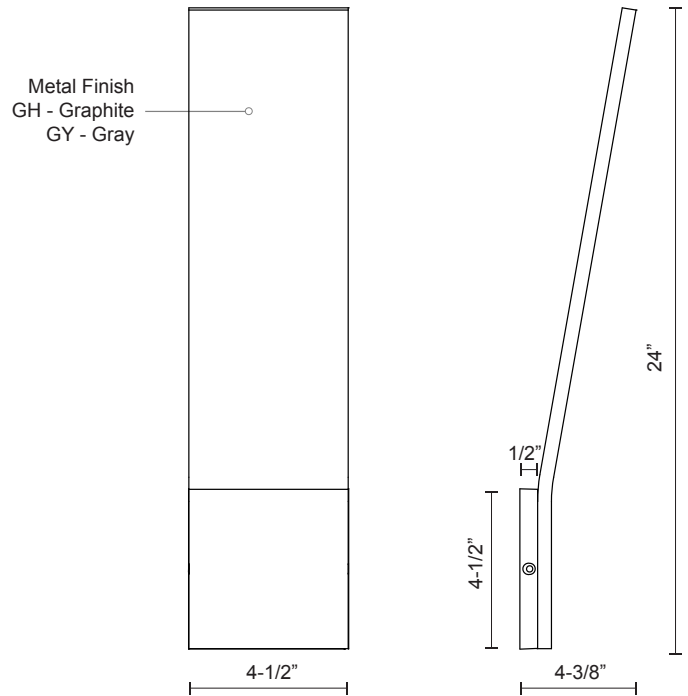

NEVIS
EW7924

WALL

PROJECT

EW7924-GH
Graphite

EW7924-GY
Gray

SPECIFICATION DETAILS

* For custom options, consult factory for details.

Fixture Dimensions	W4-1/2" x H24" x E4-3/8"
Light Source	LED
Wattage	15W
Total Lumens	1200lm
Delivered Lumens	765lm*
Voltage	120V
Color Temperature	3000K
CRI (Ra)	>90
Optional Color Temps	2700K - 5000K Available, Minimum Order Quantities Apply
LED Rated Life	50,000 hours
Dimming	100% - 10%, ELV Dimmer (Not Included)
Diffuser Details	Frosted Glass Diffuser
Location	Wet
Warranty	5 Years
Canopy Dimensions	W4-1/2" x H4-1/2" x E1/2"

DESCRIPTION

An 24 inch long aluminum rectangle is bent forward from the bottom, just slightly enough for an unexpected touch of depth with this exterior use wall light. The LED light sources are concealed behind the metal rectangle projecting a glow on the illuminated surface that throws the modern design of the sconce into relief. In graphite or grey powder coat finish.