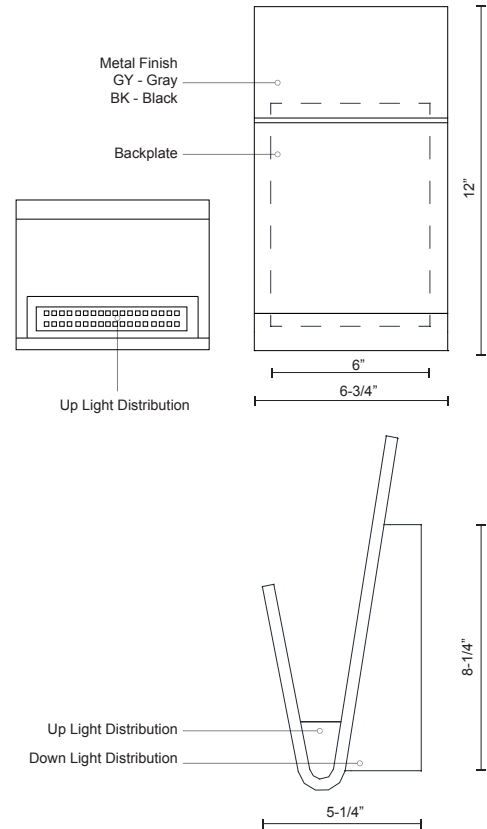

LOGAN EW7512

WALL

PROJECT

EW7512-BK
Black

EW7512-GY
Gray

SPECIFICATION DETAILS

* For custom options, consult factory for details.

Fixture Dimensions	W6-3/4" x H12" x E5-1/4"
Light Source	LED
Wattage	14W
Total Lumens	1200lm
Delivered Lumens	BK-395lm
Voltage	120V
Color Temperature	3000K
CRI (Ra)	>90
Optional Color Temps	2700K - 5000K Available, Minimum Order Quantities Apply
LED Rated Life	50,000 hours
Dimming	100% - 10%, ELV Dimmer (Not Included)
Diffuser Details	Frosted Glass Diffuser
Location	Wet
Warranty	5 Years
Canopy Dimensions	W6" x H8-1/4"

DESCRIPTION

Contemporary design meets function in this effortlessly elegant exterior wall light. 12 inches long in grey powder coat. Suitable for both exterior and interior use. Dual LED sources generate a large and pleasing pool of light on the mounting surface plus a second concealed source of light aimed to the floor that packs sufficient punch to light paths of egress, delineate architectural forms in deck spaces etc.