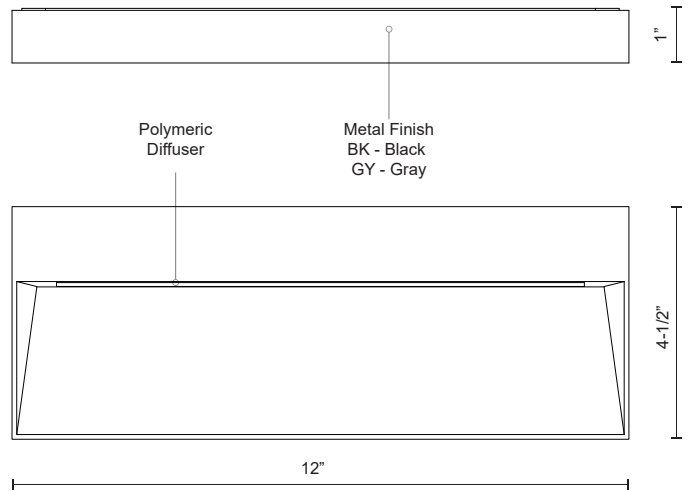

CASA
EW71412

WALL

PROJECT

EW71412-BK
Black

EW71412-GY
Gray

SPECIFICATION DETAILS

* For custom options, consult factory for details.

Fixture Dimensions	W12" x H4-1/2" x E1"
Light Source	LED
Wattage	23W
Total Lumens	1600lm
Delivered Lumens	BK-286lm; GY-369lm;
Voltage	120V
Color Temperature	3000K
CRI (Ra)	>90
Optional Color Temps	2700K - 5000K Available, Minimum Order Quantities Apply
LED Rated Life	50,000 hours
Dimming	100% - 10%, ELV Dimmer (Not Included)
Diffuser Details	Frosted Glass Diffuser
Location	Wet
Warranty	5 Years
ADA Compliant	Yes

DESCRIPTION

This family of exterior wall-mounted fixtures is available in a variety of geometric forms: circle, square, and two different rectilinear configurations. Light is directed downward from a recess, and the incline allows the glow to radiate gradually. Vanishingly thin and ideal for egress, courtesy, and grace lighting. Optional stone inlays offer additional opportunities for customizing to complement different wall surfaces.