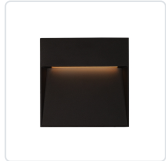

CASA
EW71309

WALL

PROJECT

EW71309-BK
Black

EW71309-GY
Gray

SPECIFICATION DETAILS

* For custom options, consult factory for details.

Fixture Dimensions	W6-3/4" x H6-3/4" x E1"
Light Source	LED
Wattage	23W
Total Lumens	1600lm
Delivered Lumens	BK-274lm; GY-308lm;
Voltage	120V
Color Temperature	3000K
CRI (Ra)	>90
Optional Color Temps	2700K - 5000K Available, Minimum Order Quantities Apply
LED Rated Life	50,000 hours
Dimming	100% - 10%, ELV Dimmer (Not Included)
Diffuser Details	Frosted Glass Diffuser
Location	Wet
Warranty	5 Years
ADA Compliant	Yes

DESCRIPTION

This family of exterior wall-mounted fixtures is available in a variety of geometric forms: circle, square, and two different rectilinear configurations. Light is directed downward from a recess, and the incline allows the glow to radiate gradually. Vanishingly thin and ideal for egress, courtesy, and grace lighting. Optional stone inlays offer additional opportunities for customizing to complement different wall surfaces.

Metal Finish
BK - Black
GY - Gray

Polymeric
Diffuser

KUZCO

19054 28TH AVENUE
SURREY - BC V3Z 6M3
CANADA

WWW.KUZCOLIGHTING.COM

COMMENT