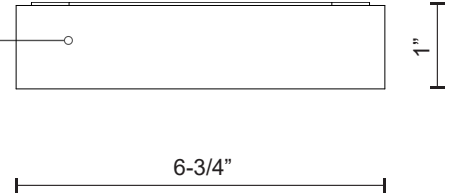

DESCRIPTION

This family of exterior wall-mounted fixtures is available in a variety of geometric forms: circle, square, and two different rectilinear configurations. Light is directed downward from a recess, and the incline allows the glow to radiate gradually. Vanishingly thin and ideal for egress, courtesy, and grace lighting. Optional stone inlays offer additional opportunities for customizing to complement different wall surfaces.

Metal Finish
BK - Black
GY - Gray