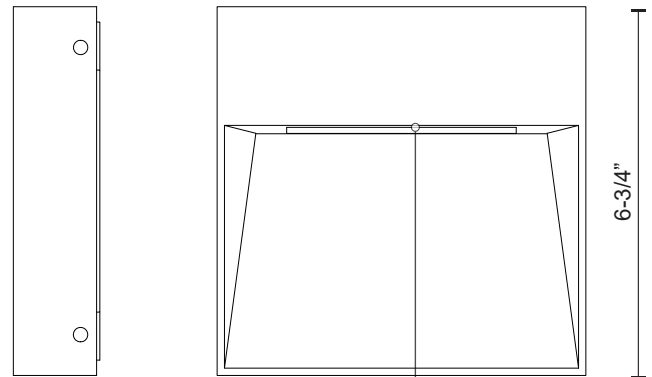

CASA
EW71309

WALL

PROJECT

SPECIFICATION DETAILS

* For custom options, consult factory for details.

Fixture Dimensions	W6-3/4" x H6-3/4" x E1"
Light Source	LED
Wattage	23W
Total Lumens	1600lm
Delivered Lumens	BK-274lm; GY-308lm;
Voltage	120V
Color Temperature	3000K
CRI (Ra)	>90
Optional Color Temps	2700K - 5000K Available, Minimum Order Quantities Apply
LED Rated Life	50,000 hours
Dimming	100% - 10%, ELV Dimmer (Not Included)
Diffuser Details	Frosted Glass Diffuser
Location	Wet
Warranty	5 Years
ADA Compliant	Yes

DESCRIPTION

This family of exterior wall-mounted fixtures is available in a variety of geometric forms: circle, square, and two different rectilinear configurations. Light is directed downward from a recess, and the incline allows the glow to radiate gradually. Vanishingly thin and ideal for egress, courtesy, and grace lighting. Optional stone inlays offer additional opportunities for customizing to complement different wall surfaces.

Metal Finish
BK - Black
GY - Gray

Polymeric
Diffuser

KUZCO

19054 28TH AVENUE
SURREY - BC V3Z 6M3
CANADA

WWW.KUZCOLIGHTING.COM

COMMENT