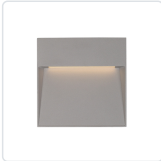

CASA
EW71309

WALL

PROJECT

EW71309-BK
Black

EW71309-GY
Gray

SPECIFICATION DETAILS

* For custom options, consult factory for details.

Fixture Dimensions	W6-3/4" x H6-3/4" x E1"
Light Source	LED
Wattage	23W
Total Lumens	1600lm
Delivered Lumens	BK-274lm; GY-308lm;
Voltage	120V
Color Temperature	3000K
CRI (Ra)	>90
Optional Color Temps	2700K - 5000K Available, Minimum Order Quantities Apply
LED Rated Life	50,000 hours
Dimming	100% - 10%, ELV Dimmer (Not Included)
Diffuser Details	Frosted Glass Diffuser
Location	Wet
Warranty	5 Years
ADA Compliant	Yes

DESCRIPTION

This family of exterior wall-mounted fixtures is available in a variety of geometric forms: circle, square, and two different rectilinear configurations. Light is directed downward from a recess, and the incline allows the glow to radiate gradually. Vanishingly thin and ideal for egress, courtesy, and grace lighting. Optional stone inlays offer additional opportunities for customizing to complement different wall surfaces.

Metal Finish
BK - Black
GY - Gray

Polymeric
Diffuser

KUZCO

19054 28TH AVENUE
SURREY - BC V3Z 6M3
CANADA

WWW.KUZCOLIGHTING.COM

COMMENT