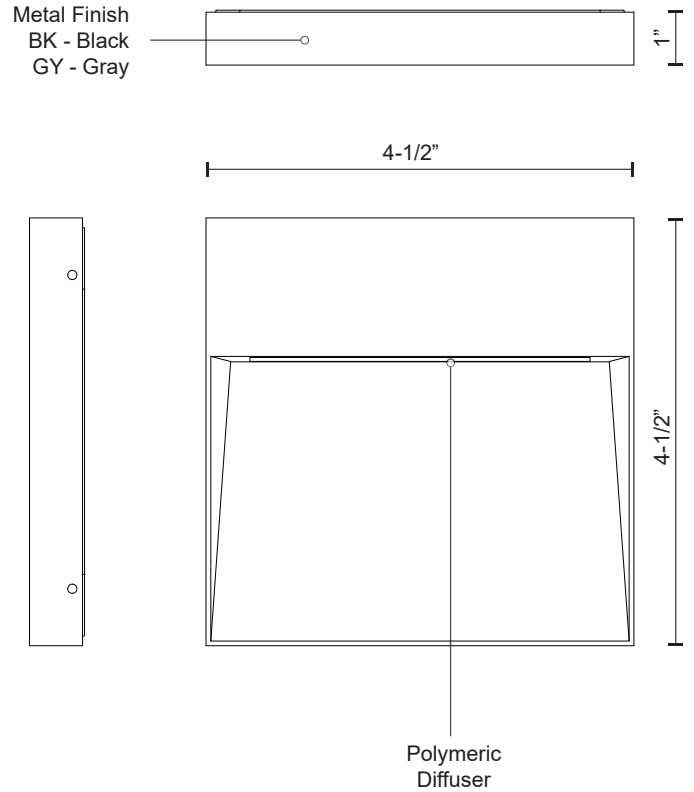

CASA  
EW71305

WALL

PROJECT

EW71305-BK  
Black

EW71305-GY  
Gray

**SPECIFICATION DETAILS**

\* For custom options, consult factory for details.

<b>Fixture Dimensions</b>	W4-1/2" x H4-1/2" x E1"
<b>Light Source</b>	LED
<b>Wattage</b>	11W
<b>Total Lumens</b>	800lm
<b>Delivered Lumens</b>	BK-136lm; GY-155lm;
<b>Voltage</b>	120V
<b>Color Temperature</b>	3000K
<b>CRI (Ra)</b>	>90
<b>Optional Color Temps</b>	2700K - 5000K Available, Minimum Order Quantities Apply
<b>LED Rated Life</b>	50,000 hours
<b>Dimming</b>	100% - 10%, ELV Dimmer (Not Included)
<b>Diffuser Details</b>	Frosted Glass Diffuser
<b>Location</b>	Wet
<b>Warranty</b>	5 Years
<b>ADA Compliant</b>	Yes

**DESCRIPTION**

This family of exterior wall-mounted fixtures is available in a variety of geometric forms: circle, square, and two different rectilinear configurations. Light is directed downward from a recess, and the incline allows the glow to radiate gradually. Vanishingly thin and ideal for egress, courtesy, and grace lighting. Optional stone inlays offer additional opportunities for customizing to complement different wall surfaces.