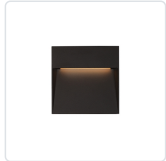

CASA  
EW71305

WALL

PROJECT

EW71305-BK  
Black

EW71305-GY  
Gray

**SPECIFICATION DETAILS**

\* For custom options, consult factory for details.

<b>Fixture Dimensions</b>	W4-1/2" x H4-1/2" x E1"
<b>Light Source</b>	LED
<b>Wattage</b>	11W
<b>Total Lumens</b>	800lm
<b>Delivered Lumens</b>	BK-136lm; GY-155lm;
<b>Voltage</b>	120V
<b>Color Temperature</b>	3000K
<b>CRI (Ra)</b>	>90
<b>Optional Color Temps</b>	2700K - 5000K Available, Minimum Order Quantities Apply
<b>LED Rated Life</b>	50,000 hours
<b>Dimming</b>	100% - 10%, ELV Dimmer (Not Included)
<b>Diffuser Details</b>	Frosted Glass Diffuser
<b>Location</b>	Wet
<b>Warranty</b>	5 Years
<b>ADA Compliant</b>	Yes

**DESCRIPTION**

This family of exterior wall-mounted fixtures is available in a variety of geometric forms: circle, square, and two different rectilinear configurations. Light is directed downward from a recess, and the incline allows the glow to radiate gradually. Vanishingly thin and ideal for egress, courtesy, and grace lighting. Optional stone inlays offer additional opportunities for customizing to complement different wall surfaces.