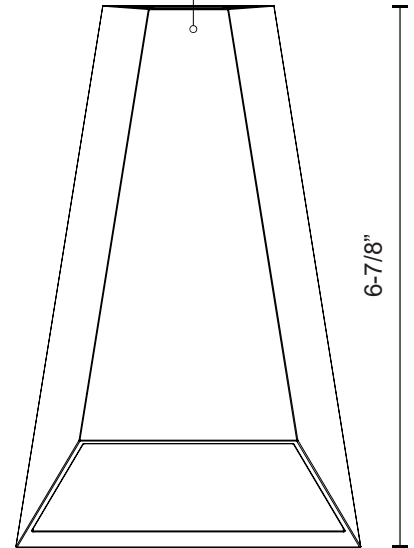

DROTTO EW62604

WALL

PROJECT

DESCRIPTION

Architectural exterior wall sconce, die-cast aluminum body with tempered glass cover. Larger opening provides wide beam illuminating area below, narrow opening acts as indicator by producing a tight, focused beam pattern. Rated IP54.

EW62604-BK
Black

EW62604-GY
Grey

EW62604-WH
White

SPECIFICATION DETAILS

* For custom options, consult factory for details.

Fixture Dimensions	W4-3/8" x H6-7/8" x E2-3/8"
Light Source	LED
Wattage	8W
Total Lumens	670lm
Delivered Lumens	BK-168lm; WH-255lm;
Voltage	120V
Color Temperature	3000K
CRI (Ra)	>80
Optional Color Temps	2700K - 5000K Available, Minimum Order Quantities Apply
LED Rated Life	50,000 hours
Dimming	100% - 10%, TRIAC or ELV Dimmer (Not Included)
Diffuser Details	Clear Glass
Location	Wet
Warranty	5 Years
ADA Compliant	Yes

Aluminum Finish
BK - Black
GY - Gray
WH - White

2-3/8"

6-7/8"

4-3/8"

KUZCO

19054 28TH AVENUE
SURREY - BC V3Z 6M3
CANADA

WWW.KUZCOLIGHTING.COM

COMMENT