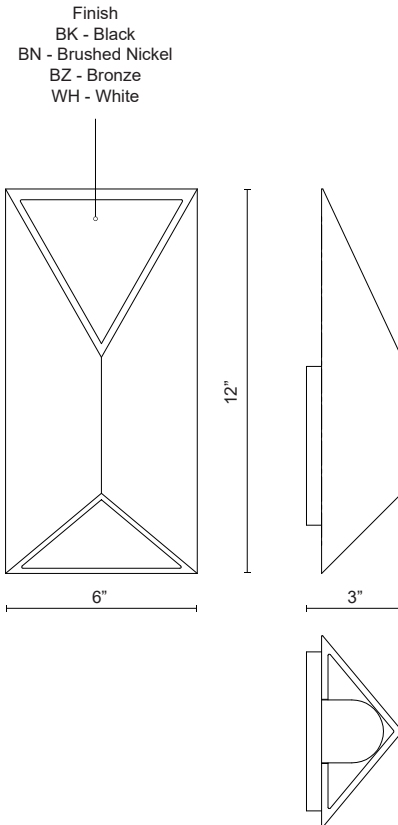

INDIO EW60312

WALL

PROJECT

SPECIFICATION DETAILS

* For custom options, consult factory for details.

Fixture Dimensions	W6" x H12" x E3"
Light Source	AC LED Module
Wattage	11W
Total Lumens	800lm
Delivered Lumens	BN-172lm
Voltage	120V
Color Temperature	3000K
CRI (Ra)	90CRI
Optional Color Temps	2700K - 5000K Available, Minimum Order Quantities Apply
LED Rated Life	50,000 hours
Dimming	100% - 10%, ELV Dimmer (Not Included)
Diffuser Details	Acrylic diffuser
ADA Compliant	Yes
Location	Wet
Compliance	ADA
Warranty	5 Years
Illumination Direction	Up and Down
Mounting Style	All Orientation; Wall;

DESCRIPTION

Stunning minimalist aluminum housing wall sconce available in black, brushed nickel, bronze and white finishes. Rectangle shaped with triangular opening omitting light up and down. Equipped with our powerful 120V AC LED technology

KUZCO

19054 28TH AVENUE
SURREY - BC V3Z 6M3
CANADA

WWW.KUZCOLIGHTING.COM

COMMENT