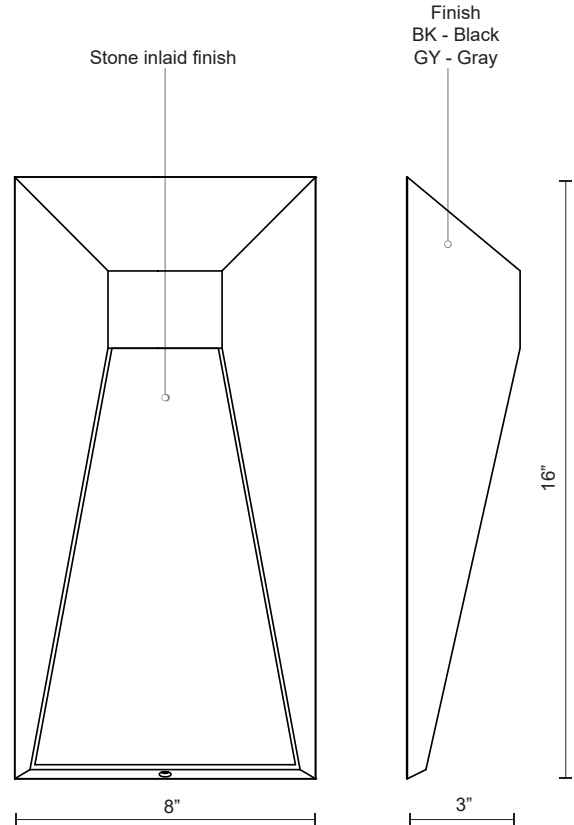

TWILIGHT EW53916

WALL

PROJECT

EW53916-GY
Grey

EW53916-BK
Black

SPECIFICATION DETAILS

* For custom options, consult factory for details.

Fixture Dimensions	W8" x H16" x E3"
Light Source	LED
Wattage	10W
Total Lumens	600lm
Delivered Lumens	BK-127lm
Voltage	120V
Color Temperature	3000K
CRI (Ra)	>90
Optional Color Temps	2700K - 5000K Available, Minimum Order Quantities Apply
LED Rated Life	50,000 hours
Dimming	100% - 10%, ELV Dimmer (Not Included)
Shade Details	Stone Slate Texture
Location	Wet
Warranty	5 Years
ADA Compliant	Yes

DESCRIPTION

A formed aluminum rectangle-shaped exterior wall light brings texture and depth with its geometric details in an elegant masculine style. A stone inlay is lit in high relief by the internal LED light source. Twilight is suitable for exterior use and is available in black or grey finishes.