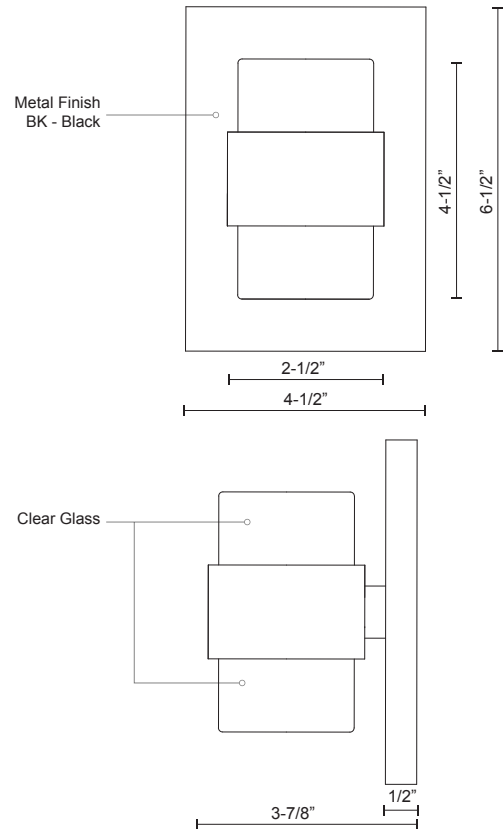

COPENHAGEN EW48208-BK

WALL

PROJECT

DESCRIPTION

The Copenhagen balances a clean, simple geometry with highly detailed glass for a sophisticated outdoor product line. The stark yet refined finish of the black structure contrasts with the translucent glass to augment its effect. Available in both wall-mounted and chandelier configurations, the complete offering is both elegant and versatile.

SPECIFICATION DETAILS

* For custom options, consult factory for details.

Fixture Dimensions	W2-1/2" x H4-1/2" x E3-7/8"
Light Source	LED
Wattage	10W
Total Lumens	800lm
Delivered Lumens	BK-474lm
Voltage	120V
Color Temperature	3000K
CRI (Ra)	>90
Optional Color Temps	2700K - 5000K Available, Minimum Order Quantities Apply
LED Rated Life	50,000 hours
Dimming	100% - 10%, ELV Dimmer (Not Included)
Glass Details	Cast clear textured glass
Location	Wet
Warranty	5 Years
ADA Compliant	Yes
Canopy Dimensions	W4-1/2" x H6-1/2" x E1/2"