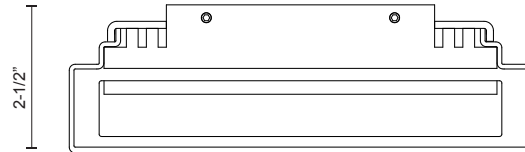

EW37203-GY
Gray

EW37203-BK
Black

SPECIFICATION DETAILS

* For custom options, consult factory for details.

Fixture Dimensions	W7-3/4" x H5-5/8" x E2-1/2"
Light Source	LED
Wattage	10W
Total Lumens	850lm*
Delivered Lumens	BK-723lm; GY-772lm;
Voltage	120V
Color Temperature	3000K
CRI (Ra)	>90
Optional Color Temps	2700K - 5000K Available, Minimum Order Quantities Apply
LED Rated Life	50,000 hours
Dimming	100% - 10%, TRIAC or ELV Dimmer (Not Included)
Diffuser Details	White PC Diffuser
Shade Details	Formed Aluminum
Location	Wet
Warranty	5 Years
ADA Compliant	Yes