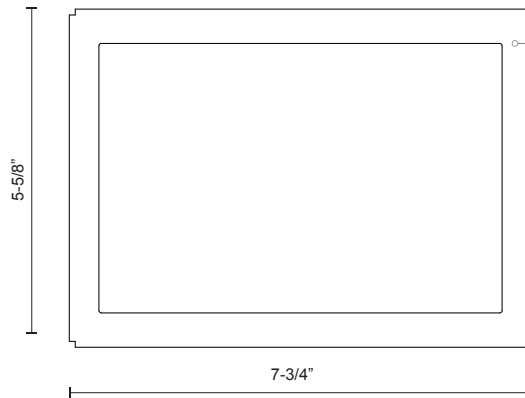

EW37203-GY
Gray

EW37203-BK
Black

SPECIFICATION DETAILS

* For custom options, consult factory for details.

Fixture Dimensions	W7-3/4" x H5-5/8" x E2-1/2"
Light Source	LED
Wattage	10W
Total Lumens	850lm*
Delivered Lumens	BK-723lm; GY-772lm;
Voltage	120V
Color Temperature	3000K
CRI (Ra)	>90
Optional Color Temps	2700K - 5000K Available, Minimum Order Quantities Apply
LED Rated Life	50,000 hours
Dimming	100% - 10%, TRIAC or ELV Dimmer (Not Included)
Diffuser Details	White PC Diffuser
Shade Details	Formed Aluminum
Location	Wet
Warranty	5 Years
ADA Compliant	Yes