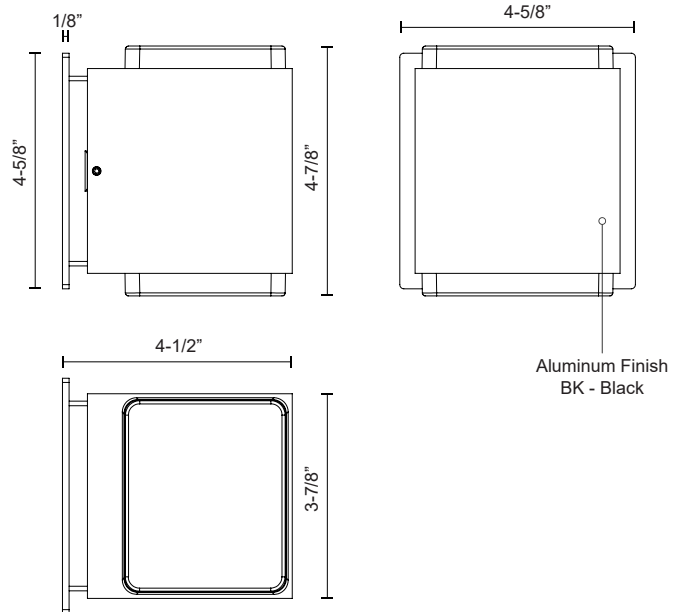

## DESCRIPTION

Architectural designed exterior wall sconce, die-cast aluminum cubic body with opal glass to provide even glow of light. Rated IP65 and IK06.

## SPECIFICATION DETAILS

\* For custom options, consult factory for details.

<b>Fixture Dimensions</b>	W3-7/8" x H4-7/8" x E4-1/2"
<b>Light Source</b>	LED
<b>Wattage</b>	11W
<b>Total Lumens</b>	1155lm
<b>Delivered Lumens</b>	BK-242lm
<b>Voltage</b>	120-277V
<b>Color Temperature</b>	3000K
<b>CRI (Ra)</b>	>80
<b>Optional Color Temps</b>	2700K - 5000K Available, Minimum Order Quantities Apply
<b>LED Rated Life</b>	50,000 hours
<b>Dimming</b>	Non-Dimming
<b>Glass Details</b>	Clear Borosilicate Glass
<b>Diffuser Details</b>	White Interior Coating
<b>Location</b>	Wet
<b>Warranty</b>	5 Years
<b>Canopy Dimensions</b>	L4-5/8" x H4-5/8" x E1/8"