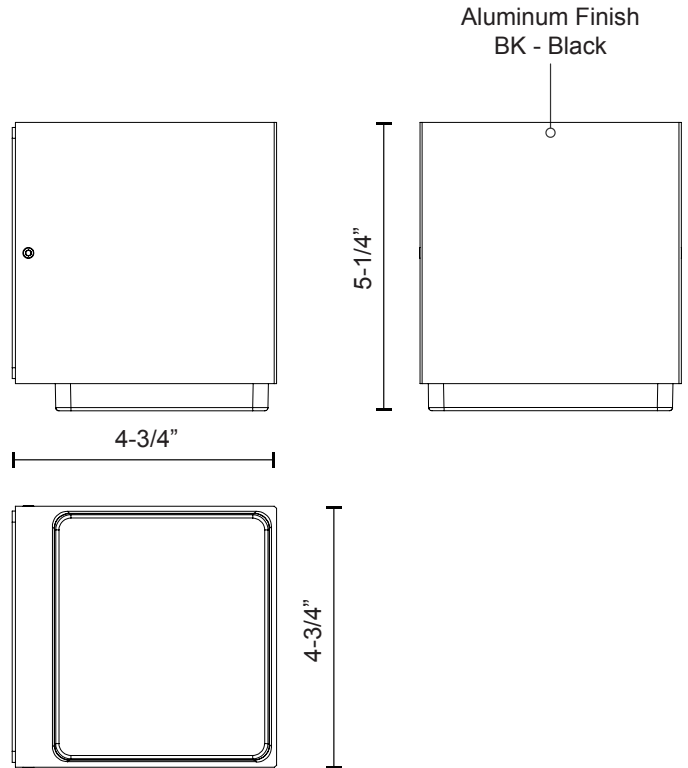

SUNSET EW35205

WALL

PROJECT

EW35205-BK
Black

SPECIFICATION DETAILS

* For custom options, consult factory for details.

Fixture Dimensions	W4-3/4" x H5-1/4" x E4-3/4"
Light Source	LED
Wattage	11W
Total Lumens	1155lm
Delivered Lumens	BK-267lm
Voltage	120-277V
Color Temperature	3000K
CRI (Ra)	>80
Optional Color Temps	2700K - 5000K Available, Minimum Order Quantities Apply
LED Rated Life	50,000 hours
Dimming	Non-Dimming
Glass Details	Clear Borosilicate Glass
Diffuser Details	White Interior Coating
Location	Wet
Warranty	5 Years

DESCRIPTION

Architectural designed exterior wall sconce, die-cast aluminum cubic body with opal glass to provide even glow of light. Rated IP65 and IK06.

KUZCO

19054 28TH AVENUE
SURREY - BC V3Z 6M3
CANADA