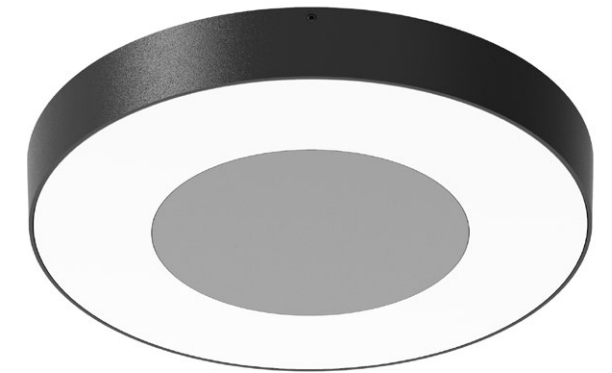

MORaine.

EC43711

With a slim profile and exacting detail of construction the Moraine circular exterior lamp provides an ideal contemporary surface mounted fixture. The fine edge thickness of the die-cast aluminum housing wraps the polycarbonate diffuser culminating in a uniformly flush facade. Illumination follows the diameter of the fixture resulting in a planar halo of downwards radiance. Available in Black powder-coated finish.

● BK—Black | Custom Options Available

EC43711-BK

SPECIFICATIONS DETAILS

+ For custom options, consult factory for details.

	EC43711
FIXTURE DIMENSIONS	D10-3/4" x H1-1/2"
LAMP TYPE	LED Board
WATTAGE	25W
TOTAL LUMENS	2625lm
DELIVERED LUMENS	1290lm
COLOR TEMPERATURE	3000K
CRI (RA)	>80
OPTIONAL COLOR TEMPS	2700K – 5000K Available, MOQ May Apply
LED RATED LIFE	50,000 hours
DIMMABLE	No
DIFFUSER DETAILS	White PC Diffuser
LIGHT SOURCE	LED with DC Driver
VOLTAGE	120-277V
WARRANTY	5 Years

EC43711-BK