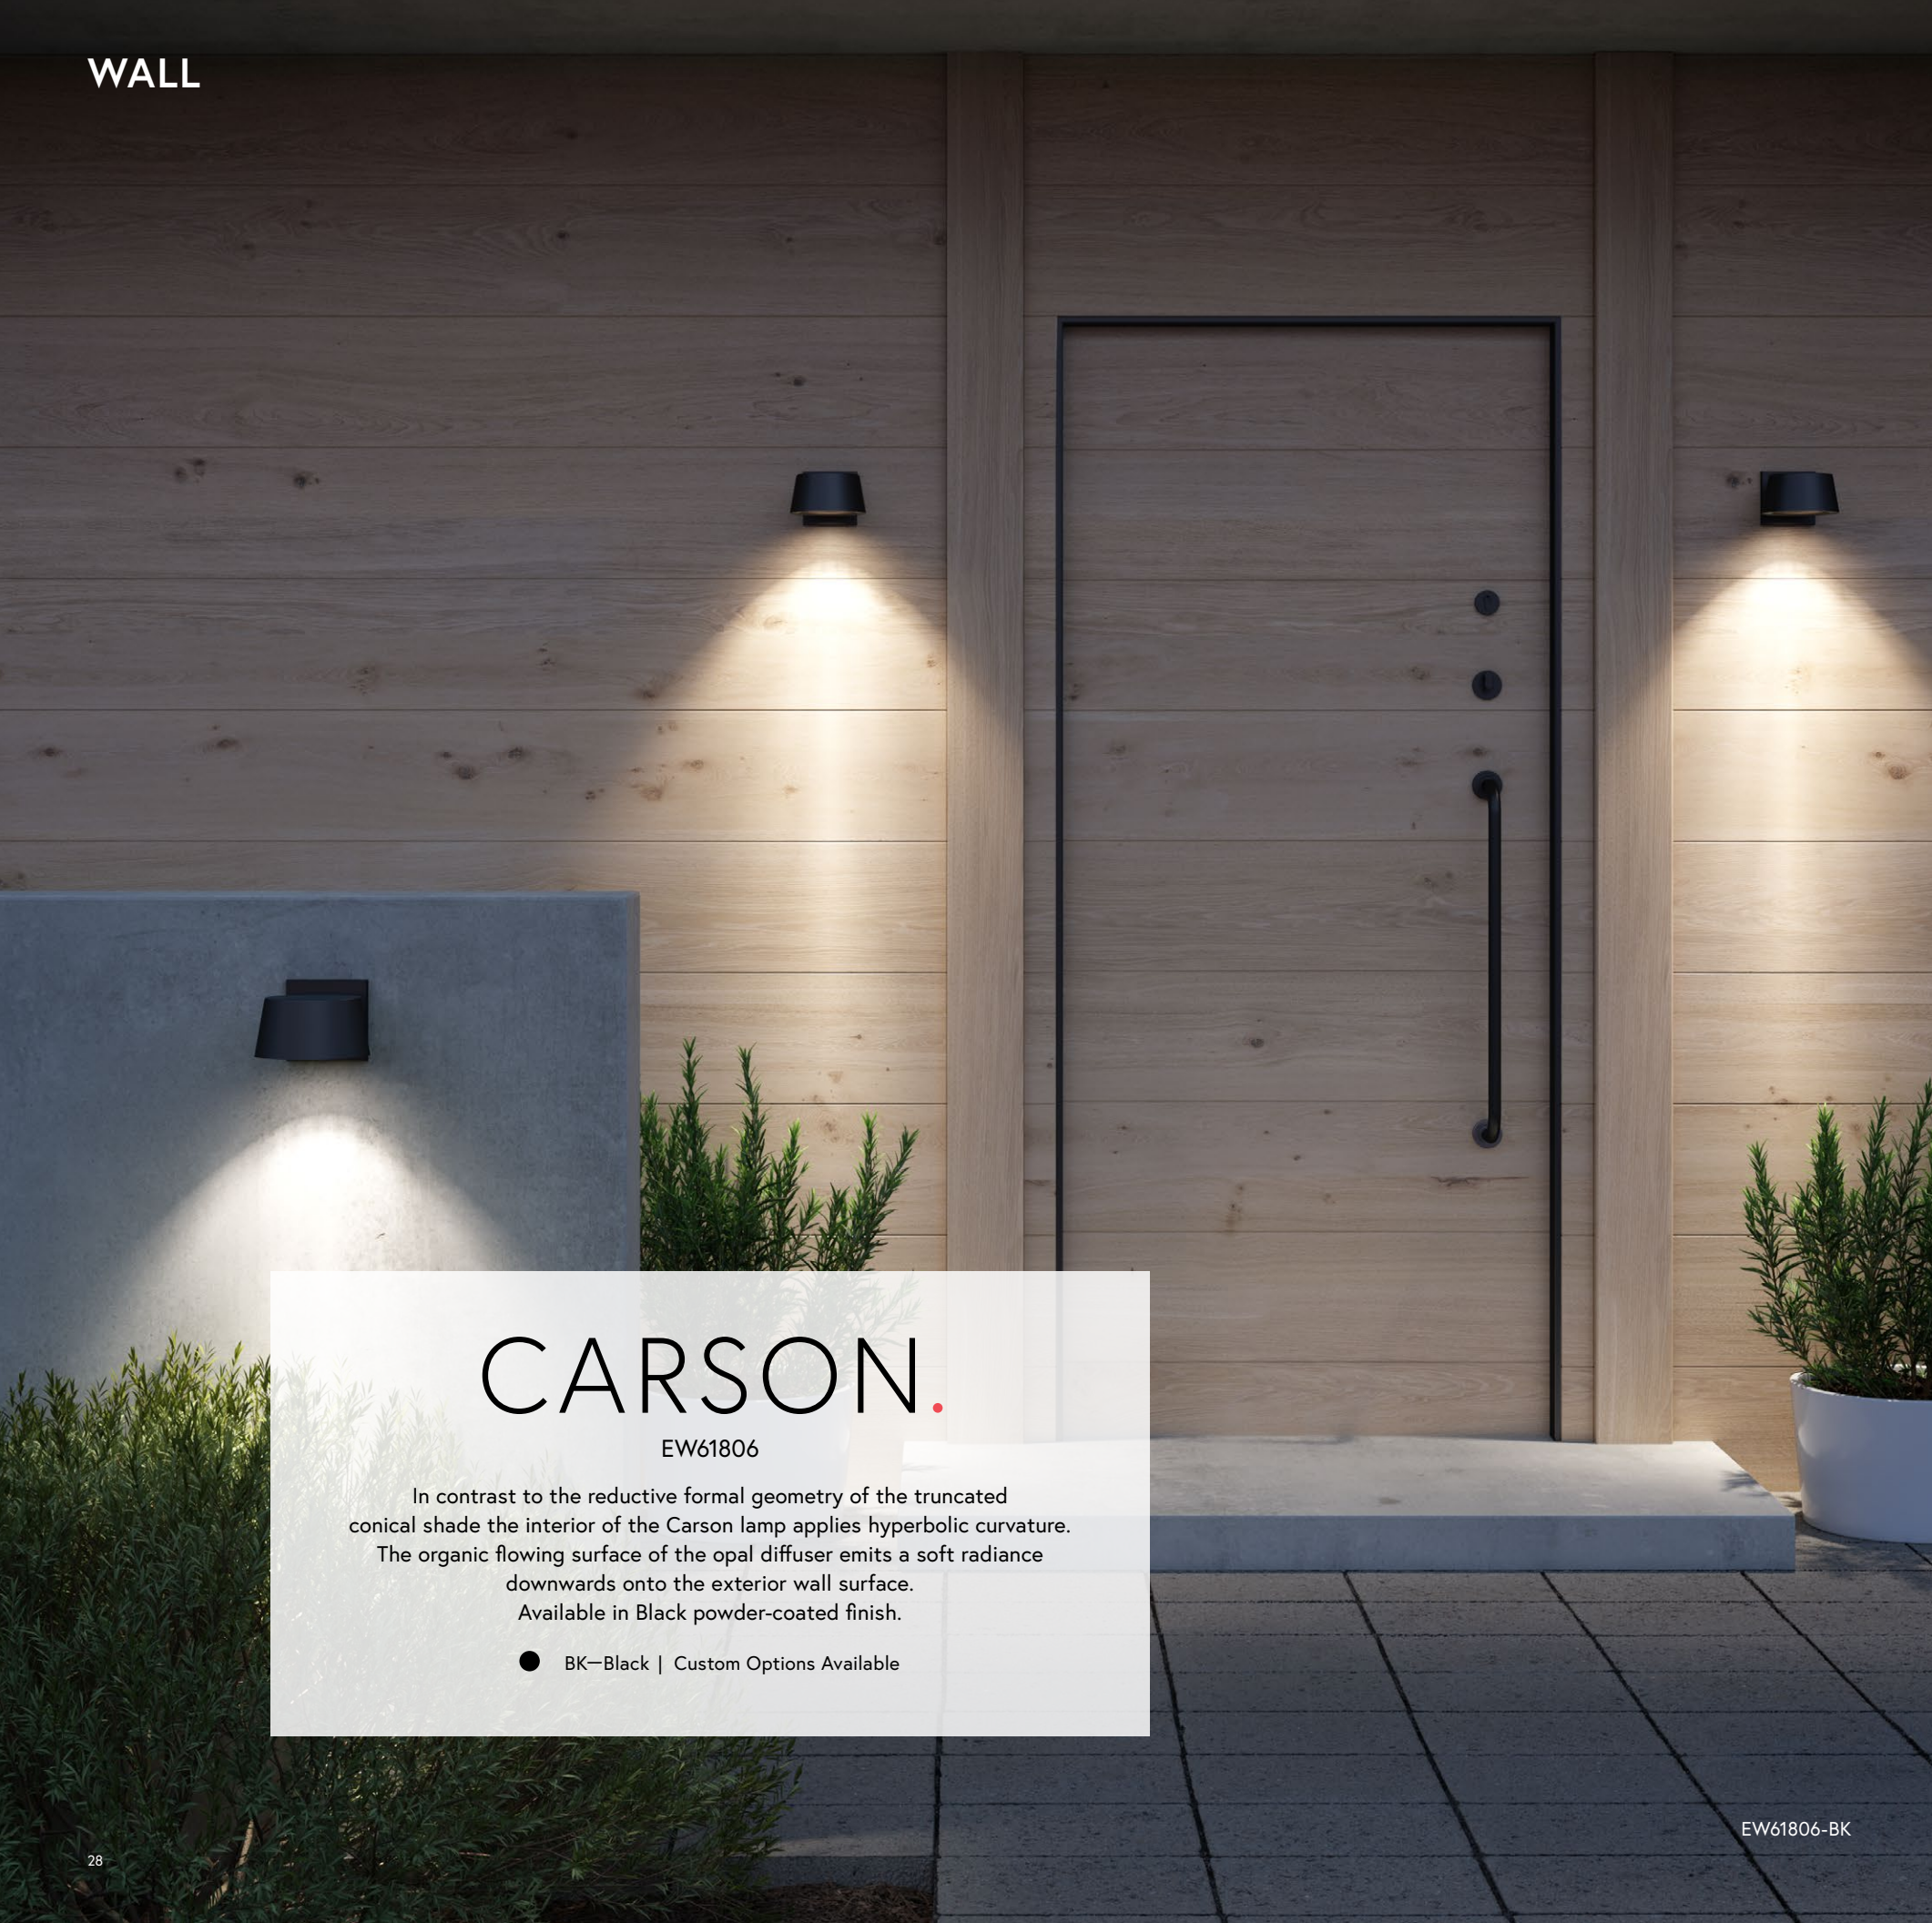

EW61806-BK

CARSON.

EW61806

In contrast to the reductive formal geometry of the truncated conical shade the interior of the Carson lamp applies hyperbolic curvature. The organic flowing surface of the opal diffuser emits a soft radiance downwards onto the exterior wall surface. Available in Black powder-coated finish.

● BK—Black | Custom Options Available

EW61806-BK