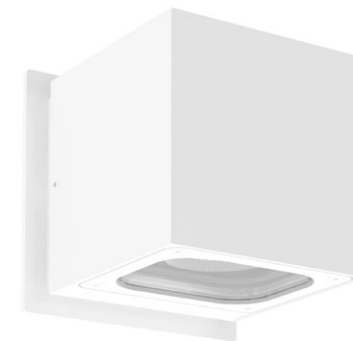

EW33204-WH