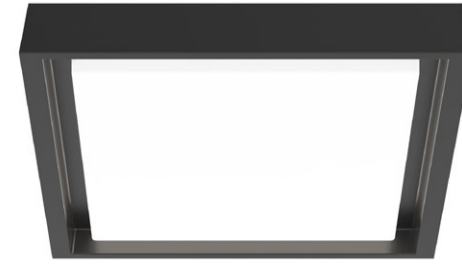

EC34111-BK