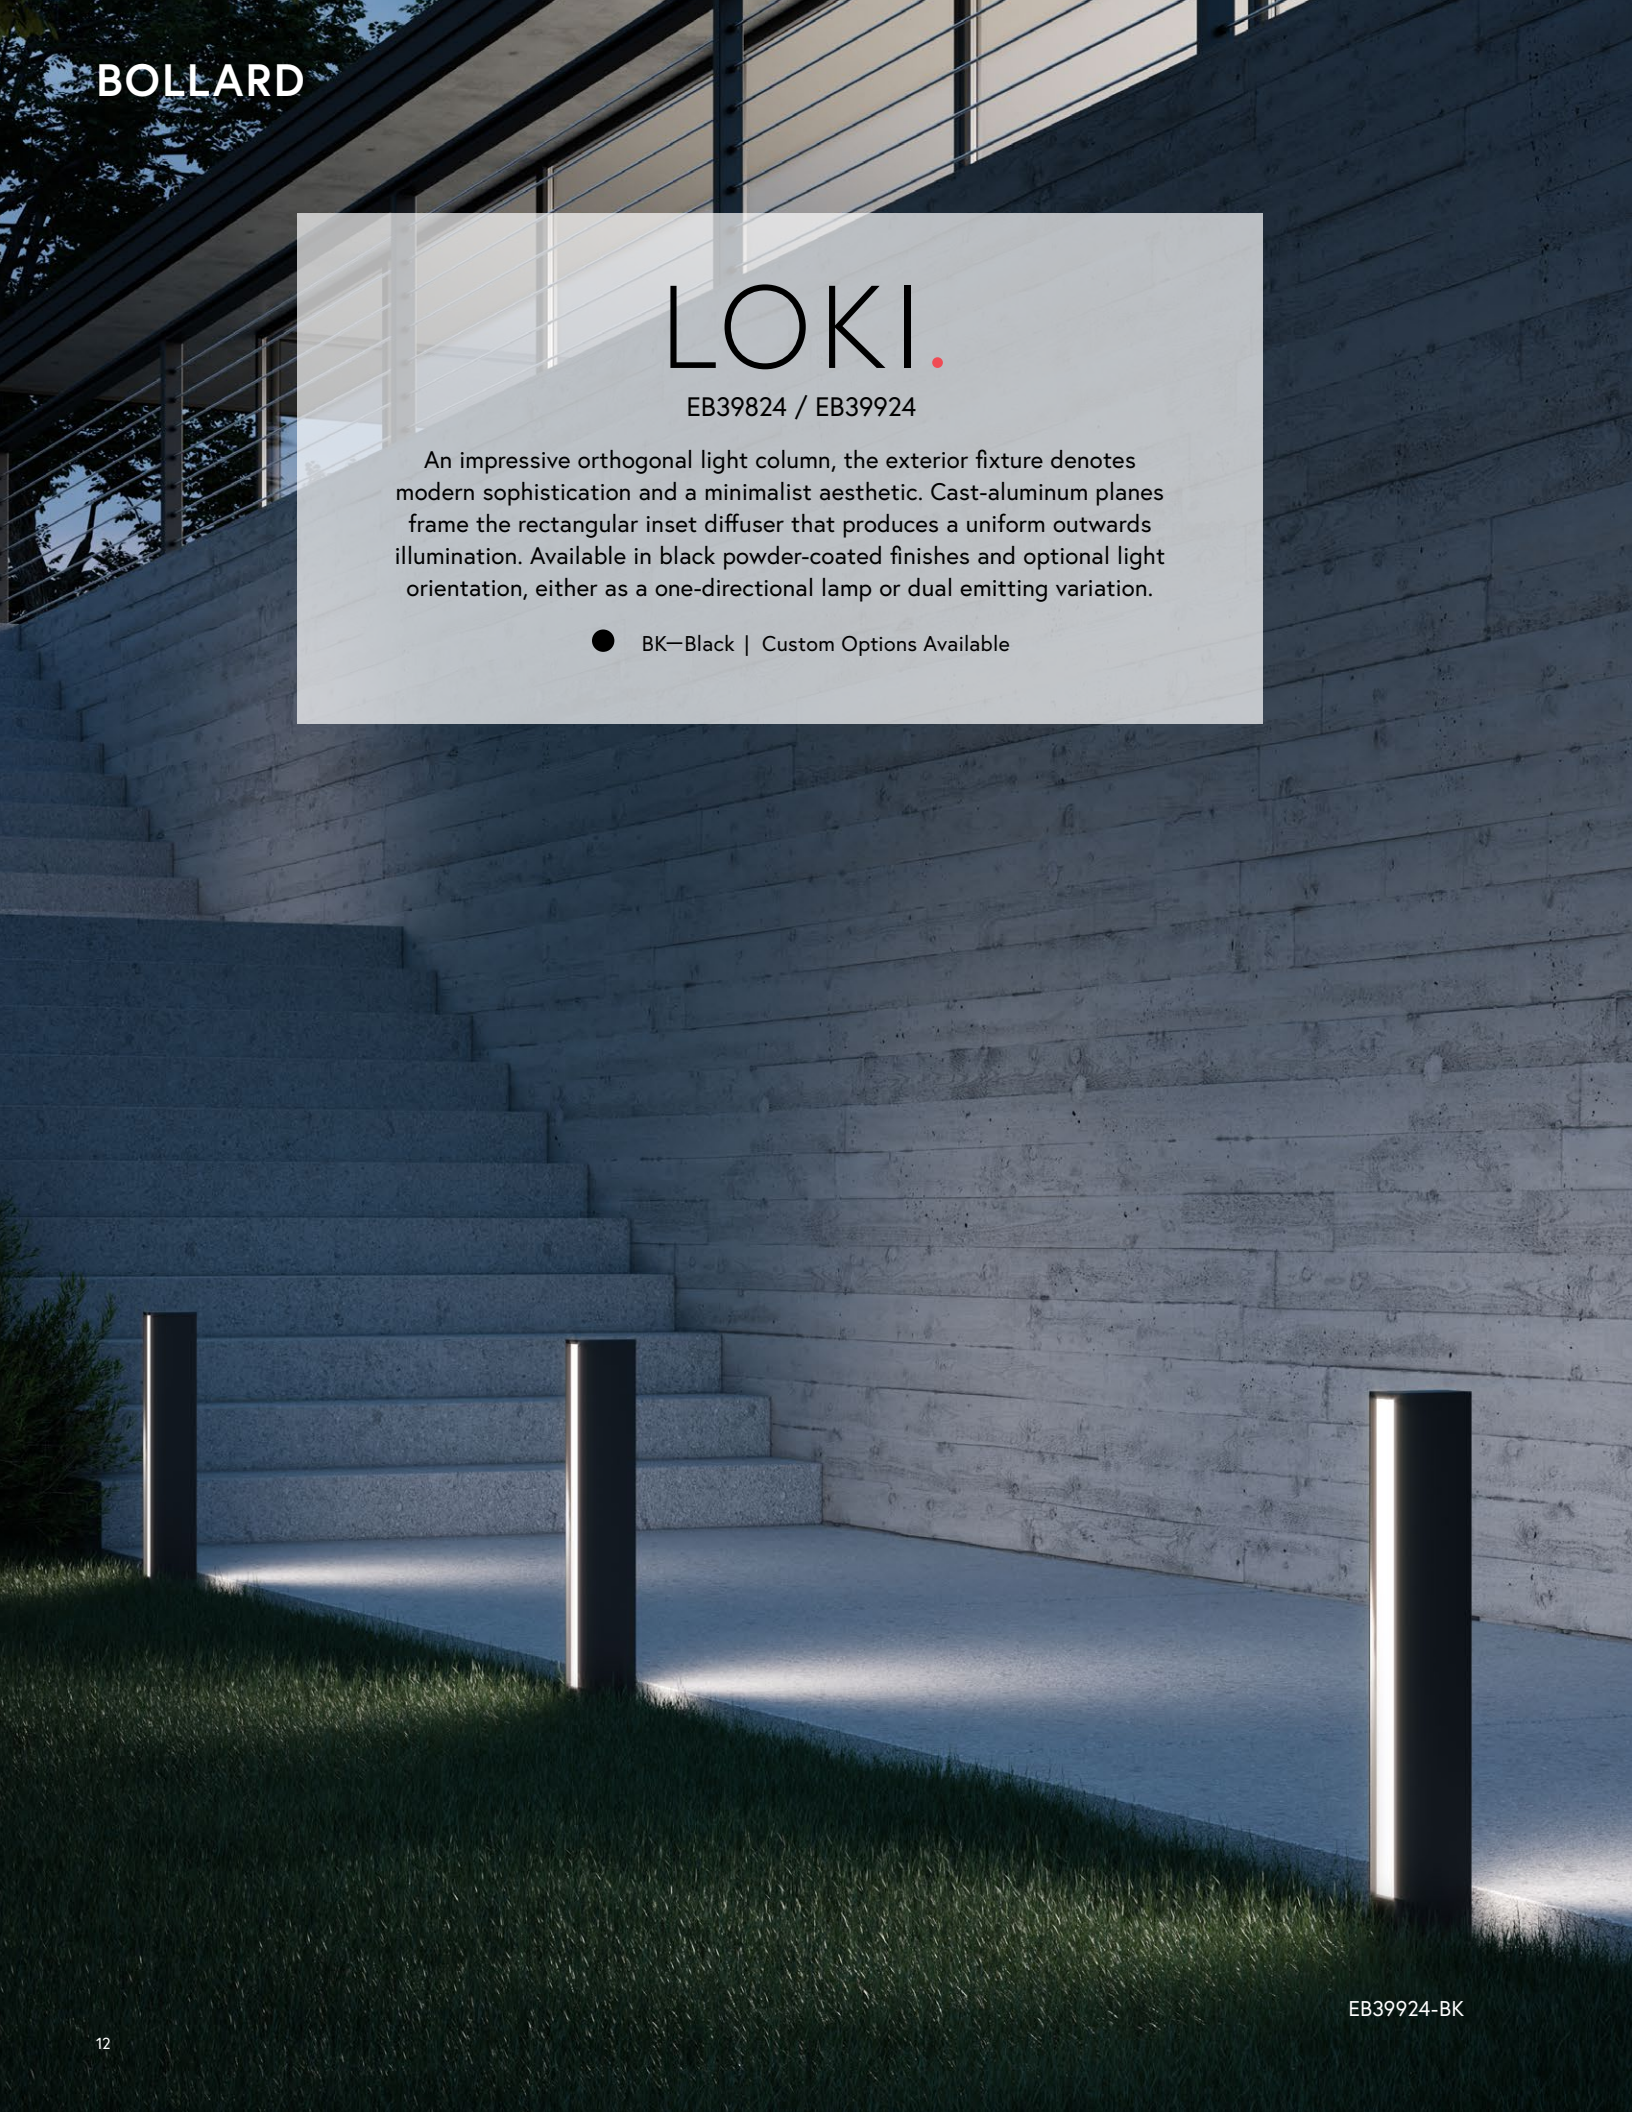

SPECIFICATIONS DETAILS

+ For custom options, consult factory for details.

	EB39824	EB39924
FIXTURE DIMENSIONS	L4" x W2" x H23-3/4"	L4" x W2" x H23-3/4"
LAMP TYPE	LED Board	LED Board
WATTAGE	7W	12W
TOTAL LUMENS	735lm	1260lm
DELIVERED LUMENS	510lm	1002lm
COLOR TEMPERATURE	3000K	3000K
CRI (RA)	>80	>80
OPTIONAL COLOR TEMPS	2700K – 5000K Available, MOQ May Apply	2700K – 5000K Available, MOQ May Apply
LED RATED LIFE	50,000 hours	50,000 hours
DIMMABLE	No	No
DIFFUSER DETAILS	White PC Diffuser	White PC Diffuser
LIGHT SOURCE	LED with DC Driver	LED with DC Driver
VOLTAGE	120-277V	120-277V
WARRANTY	5 Years	5 Years

EB39924-BK