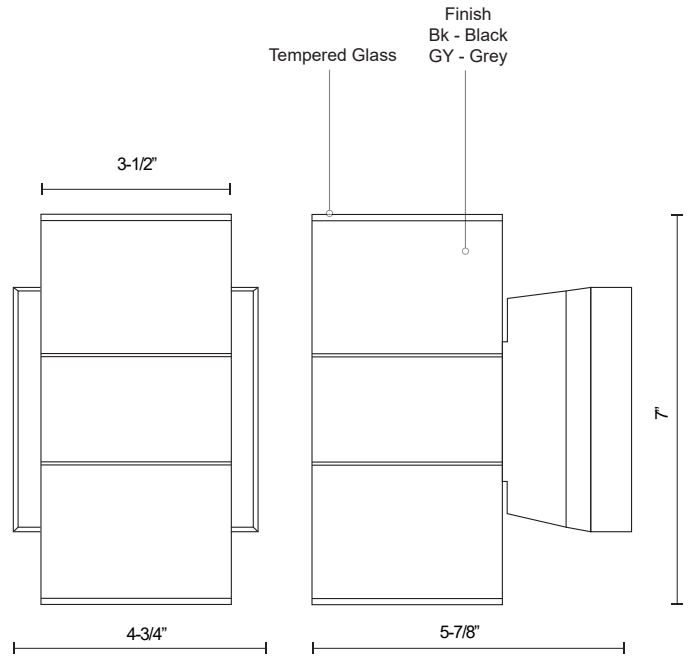

**LUND
EW3207**

WALL

PROJECT

EW3207-GY
Grey

EW3207-BK
Black

SPECIFICATION DETAILS

* For custom options, consult factory for details.

Fixture Dimensions	W3-1/2" x H7" x E5-7/8"
Light Source	LED
Wattage	24W
Total Lumens	1600lm
Delivered Lumens	BK-1290lm; GY-1354lm;
Voltage	120V
Color Temperature	3000K
CRI (Ra)	>90
Optional Color Temps	2700K - 5000K Available, Minimum Order Quantities Apply
LED Rated Life	50,000 hours
Dimming	100% - 10%, ELV Dimmer (Not Included)
Diffuser Details	Tempered Glass
Location	Wet
Warranty	5 Years
Canopy Dimensions	W4-3/4" x H4-3/4" x E2-3/8"

DESCRIPTION

High powered LED exterior two light wall mount fixture, die-cast aluminum housing molded into a cylinder shape with in powder coated black and gray finishes. Concealed inside is our 120V AC LED technology with a tempered glass diffusers radiating light upward and downward against the wall where installed. Certified ETL wet location listed and is available in different sizes and one light options.