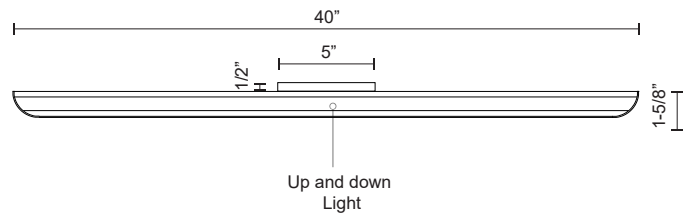

PLATEAU EW27140

WALL

PROJECT

DESCRIPTION

The minimal appearance of the Plateau series belies the functionality as a versatile exterior fixture. Contrasting sharp lines with the soft rounded bends of the planar surface, the reductive form is ancillary to present architecture. Diffuse light is spread both upward and downward from the linear aperture.

EW27140-BK
Black

EW27140-WH
White

EW27140-GH
Graphite

SPECIFICATION DETAILS

* For custom options, consult factory for details.

| | |
|-----------------------------|---|
| Fixture Dimensions | W40" x H6" x E1-5/8" |
| Light Source | LED |
| Wattage | 50W |
| Total Lumens | 4250lm* |
| Delivered Lumens | BK-2650lm; GH-2781lm; WH-3090lm; |
| Voltage | 120V |
| Color Temperature | 3000K |
| CRI (Ra) | >90 |
| Optional Color Temps | 2700K - 5000K Available, Minimum Order Quantities Apply |
| LED Rated Life | 50,000 hours |
| Dimming | 100% - 10%, TRIAC or ELV Dimmer (Not Included) |
| Diffuser Details | Clear Glass Diffuser |
| Shade Details | Formed |
| Location | Wet |
| Warranty | 5 Years |
| ADA Compliant | Yes |
| Canopy Dimensions | W5" x H5" x E1/2" |