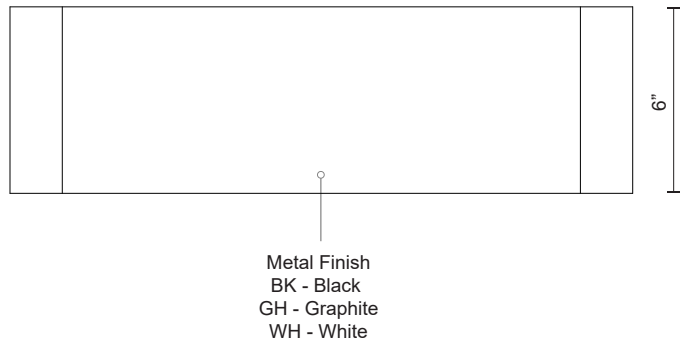

**PLATEAU
EW27120**

WALL

PROJECT

EW27120-WH
White

EW27120-BK
Black

EW27120-GH
Graphite

SPECIFICATION DETAILS

* For custom options, consult factory for details.

Fixture Dimensions	W20" x H6" x E1-5/8"
Light Source	LED
Wattage	25W
Total Lumens	2125lm*
Delivered Lumens	BK-1492lm; GH-1566lm; WH-1740lm;
Voltage	120V
Color Temperature	3000K
CRI (Ra)	>90
Optional Color Temps	2700K - 5000K Available, Minimum Order Quantities Apply
LED Rated Life	50,000 hours
Dimming	100% - 10%, TRIAC or ELV Dimmer (Not Included)
Diffuser Details	Clear Glass Diffuser
Shade Details	Formed
Location	Wet
Warranty	5 Years
ADA Compliant	Yes
Canopy Dimensions	W5" x H5" x E1/2"

DESCRIPTION

The minimal appearance of the Plateau series belies the functionality as a versatile exterior fixture. Contrasting sharp lines with the soft rounded bends of the planar surface, the reductive form is ancillary to present architecture. Diffuse light is spread both upward and downward from the linear aperture.