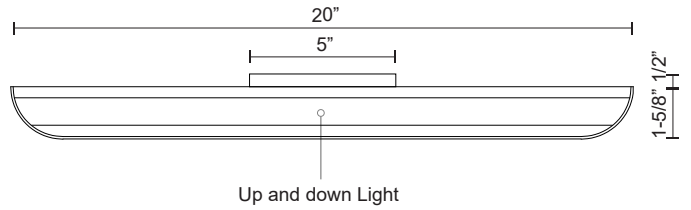

**PLATEAU
EW27120**

WALL

PROJECT

EW27120-WH
White

EW27120-BK
Black

EW27120-GH
Graphite

SPECIFICATION DETAILS

* For custom options, consult factory for details.

Fixture Dimensions	W20" x H6" x E1-5/8"
Light Source	LED
Wattage	25W
Total Lumens	2125lm*
Delivered Lumens	BK-1492lm; GH-1566lm; WH-1740lm;
Voltage	120V
Color Temperature	3000K
CRI (Ra)	>90
Optional Color Temps	2700K - 5000K Available, Minimum Order Quantities Apply
LED Rated Life	50,000 hours
Dimming	100% - 10%, TRIAC or ELV Dimmer (Not Included)
Diffuser Details	Clear Glass Diffuser
Shade Details	Formed
Location	Wet
Warranty	5 Years
ADA Compliant	Yes
Canopy Dimensions	W5" x H5" x E1/2"

DESCRIPTION

The minimal appearance of the Plateau series belies the functionality as a versatile exterior fixture. Contrasting sharp lines with the soft rounded bends of the planar surface, the reductive form is ancillary to present architecture. Diffuse light is spread both upward and downward from the linear aperture.