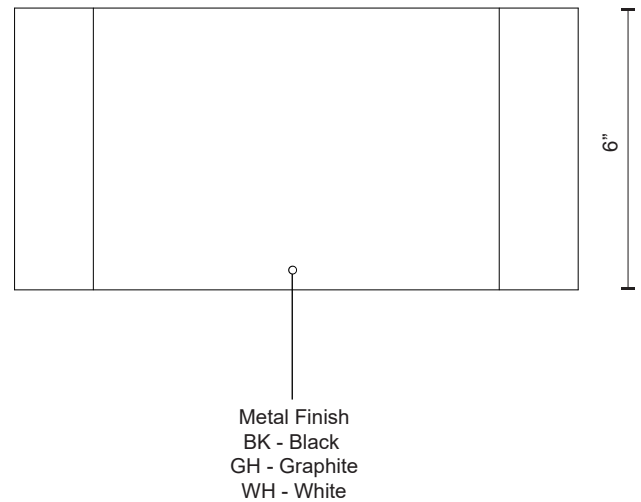

**PLATEAU  
EW27112**

WALL

PROJECT

EW27112-WH  
White

EW27112-GH  
Graphite

EW27112-BK  
Black

**SPECIFICATION DETAILS**

\* For custom options, consult factory for details.

<b>Fixture Dimensions</b>	W12" x H6" x E1-5/8"
<b>Light Source</b>	LED
<b>Wattage</b>	12W
<b>Total Lumens</b>	1100lm
<b>Delivered Lumens</b>	BK-934lm; GH-980lm; WH-1089lm;
<b>Voltage</b>	120V
<b>Color Temperature</b>	3000K
<b>CRI (Ra)</b>	>90
<b>Optional Color Temps</b>	2700K - 5000K Available, Minimum Order Quantities Apply
<b>LED Rated Life</b>	50,000 hours
<b>Dimming</b>	100% - 10%, TRIAC or ELV Dimmer (Not Included)
<b>Diffuser Details</b>	Clear Glass Diffuser
<b>Shade Details</b>	Formed
<b>Location</b>	Wet
<b>Warranty</b>	5 Years
<b>ADA Compliant</b>	Yes
<b>Canopy Dimensions</b>	W5" x H5" x E1/2"

**DESCRIPTION**

The minimal appearance of the Plateau series belies the functionality as a versatile exterior fixture. Contrasting sharp lines with the soft rounded bends of the planar surface, the reductive form is ancillary to present architecture. Diffuse light is spread both upward and downward from the linear aperture.