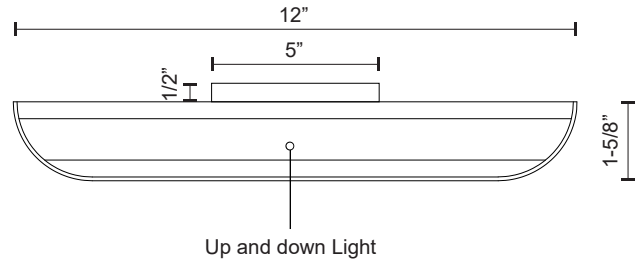

**PLATEAU  
EW27112**

WALL

PROJECT

EW27112-WH  
White

EW27112-GH  
Graphite

EW27112-BK  
Black

**SPECIFICATION DETAILS**

\* For custom options, consult factory for details.

<b>Fixture Dimensions</b>	W12" x H6" x E1-5/8"
<b>Light Source</b>	LED
<b>Wattage</b>	12W
<b>Total Lumens</b>	1100lm
<b>Delivered Lumens</b>	BK-934lm; GH-980lm; WH-1089lm;
<b>Voltage</b>	120V
<b>Color Temperature</b>	3000K
<b>CRI (Ra)</b>	>90
<b>Optional Color Temps</b>	2700K - 5000K Available, Minimum Order Quantities Apply
<b>LED Rated Life</b>	50,000 hours
<b>Dimming</b>	100% - 10%, TRIAC or ELV Dimmer (Not Included)
<b>Diffuser Details</b>	Clear Glass Diffuser
<b>Shade Details</b>	Formed
<b>Location</b>	Wet
<b>Warranty</b>	5 Years
<b>ADA Compliant</b>	Yes
<b>Canopy Dimensions</b>	W5" x H5" x E1/2"

**DESCRIPTION**

The minimal appearance of the Plateau series belies the functionality as a versatile exterior fixture. Contrasting sharp lines with the soft rounded bends of the planar surface, the reductive form is ancillary to present architecture. Diffuse light is spread both upward and downward from the linear aperture.