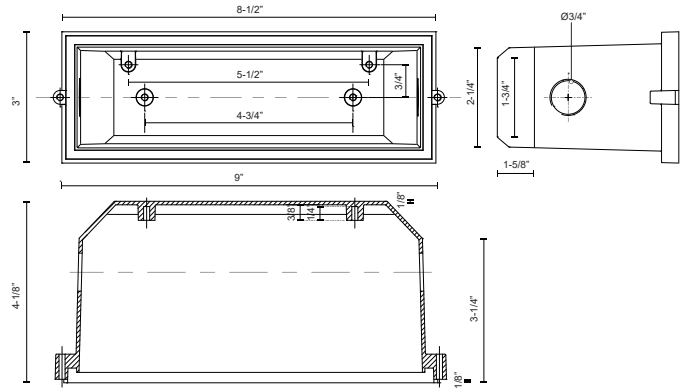

**NEWPORT
ER7110-CBOX
STEP LIGHTS**

PROJECT

DESCRIPTION

Die cast wet location back box compatible with the ER7110 and ER9410.

SPECIFICATION DETAILS

* For custom options, consult factory for details.

Fixture Dimensions	W9" x H3" x E4-1/8"
Location	Wet
Warranty	5 Years