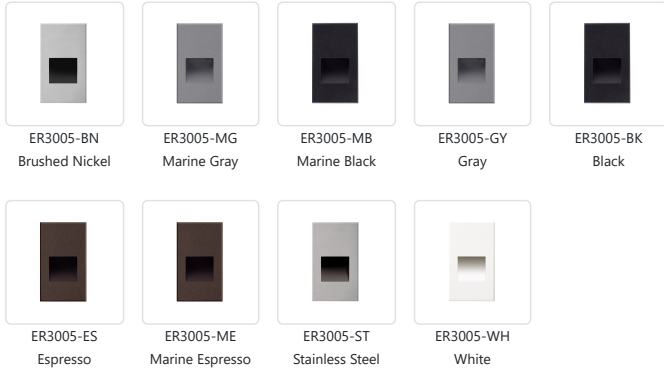

**SONIC
ER3005
STEP LIGHTS**

PROJECT

DESCRIPTION

A vertical rectangle-shaped recessed light in matte black, white powder or brushed nickel finish. The optically designed light control of Sonic's die cast Aluminum housing fully conceals the source. Ideal for step or courtesy light use. This fixture is rated for outdoor use but there is no reason it cannot be utilized indoors too. Only fits into a single gang box.

Metal Finish
 BK - Black, MB - Marine Black
 BN - Brushed Nickel
 ES - Espresso, ME - Marine Espresso
 WH - White
 GY - Gray, MG - Marine Gray
 ST - Stainless Steel

Die-cast
 Aluminum Housing

SPECIFICATION DETAILS

* For custom options, consult factory for details.

Fixture Dimensions	W3" x H5" x E1-1/2"
Light Source	AC LED Module
Wattage	4W
Total Lumens	250lm
Delivered Lumens	BK-23lm; ST-48lm; WH-66lm;
Voltage	120V
Color Temperature	3000K
CRI (Ra)	90CRI
Optional Color Temps	2700K - 5000K Available, Minimum Order Quantities Apply
LED Rated Life	50,000 hours
Dimming	100% - 10%, ELV Dimmer (Not Included)
Glass Details	Clear Glass
ADA Compliant	Yes
Location	Wet
Compliance	ADA
Warranty	5 Years