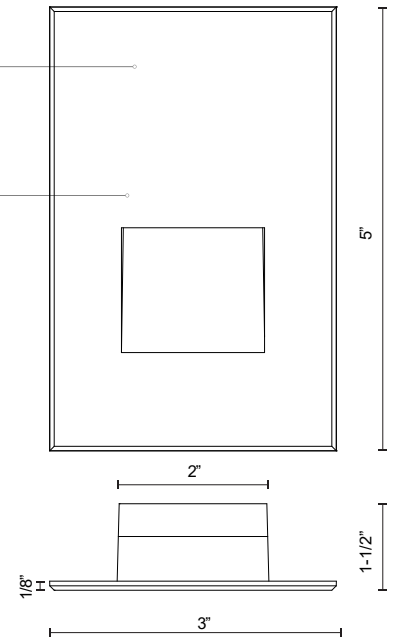

Metal Finish
BK - Black, MB - Marine Black
BN - Brushed Nickel
ES - Espresso, ME - Marine Espresso
WH - White
GY - Gray, MG - Marine Gray
ST - Stainless Steel

Die-cast
Aluminum Housing