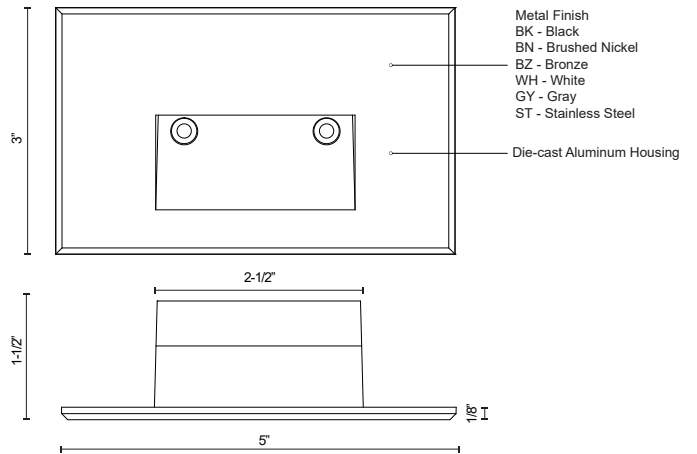

**SONIC
ER3003
STEP LIGHTS**

PROJECT

DESCRIPTION

A horizontal rectangle-shaped recessed light in matte black, white powder, bronze or brushed nickel finish. The optically designed light control of Sonic's die cast Aluminum housing fully conceals the source. Ideal for step or courtesy light use. This fixture is rated for outdoor use but there is no reason it cannot be utilized indoors too. Only fits into a single gang box.

SPECIFICATION DETAILS

* For custom options, consult factory for details.

Fixture Dimensions	W5" x H3" x E1-1/2"
Light Source	AC LED Module
Wattage	3W
Total Lumens	250lm
Delivered Lumens	BK-26lm; BN-24lm; ST-50lm; WH-76lm;
Voltage	120V
Color Temperature	3000K
CRI (Ra)	90CRI
Optional Color Temps	2700K - 5000K Available, Minimum Order Quantities Apply
LED Rated Life	50,000 hours
Dimming	100% - 10%, ELV Dimmer (Not Included)
Glass Details	Clear Glass
ADA Compliant	Yes
Compliance	ADA
Location	Wet
Warranty	5 Years