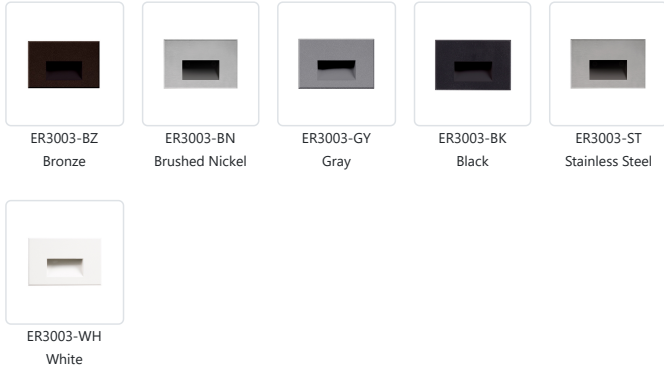

**SONIC
ER3003
STEP LIGHTS**

PROJECT

DESCRIPTION

A horizontal rectangle-shaped recessed light in matte black, white powder, bronze or brushed nickel finish. The optically designed light control of Sonic's die cast Aluminum housing fully conceals the source. Ideal for step or courtesy light use. This fixture is rated for outdoor use but there is no reason it cannot be utilized indoors too. Only fits into a single gang box.

SPECIFICATION DETAILS

* For custom options, consult factory for details.

Fixture Dimensions	W5" x H3" x E1-1/2"
Light Source	AC LED Module
Wattage	3W
Total Lumens	250lm
Delivered Lumens	BK-26lm; BN-24lm; ST-50lm; WH-76lm;
Voltage	120V
Color Temperature	3000K
CRI (Ra)	90CRI
Optional Color Temps	2700K - 5000K Available, Minimum Order Quantities Apply
LED Rated Life	50,000 hours
Dimming	100% - 10%, ELV Dimmer (Not Included)
Glass Details	Clear Glass
ADA Compliant	Yes
Compliance	ADA
Location	Wet
Warranty	5 Years