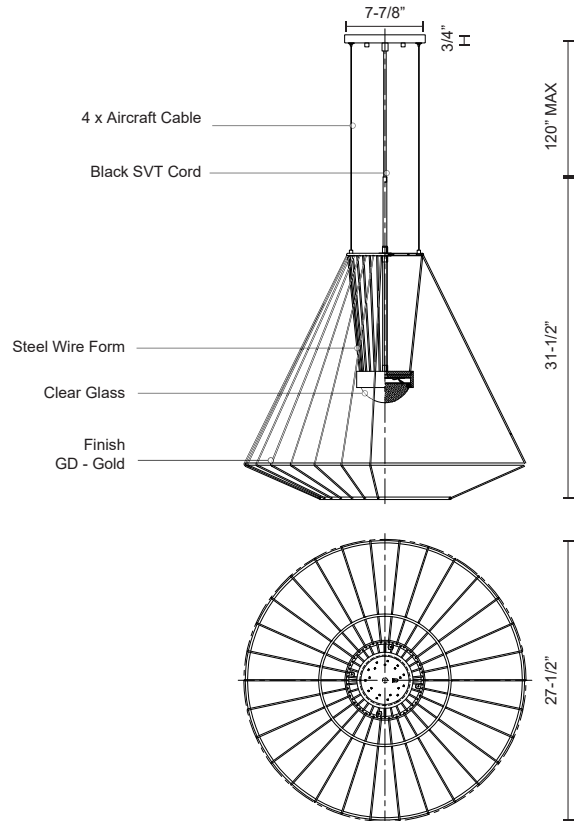

**ARCTIC
EP68428
PENDANTS**

PROJECT

EP68428-GD
Gold

SPECIFICATION DETAILS

* For custom options, consult factory for details.

Fixture Dimensions	D27-1/2" x H31-1/2"
Light Source	LED
Wattage	26W
Total Lumens	2500lm
Delivered Lumens	514lm*
Voltage	120V
Color Temperature	3000K
CRI (Ra)	>90
Optional Color Temps	2700K - 5000K Available, Minimum Order Quantities Apply
LED Rated Life	50,000 hours
Dimming	100% - 10%, ELV Dimmer (Not Included)
Diffuser Details	Convex glass lens
Adjustable	Yes
Wire Length	120" Max
Wire Type	Black SVT Cord, Aircraft Cable
Location	Wet
Warranty	5 Years
Canopy Dimensions	D7-7/8" x H3/4"

DESCRIPTION

The Arctic collection uses basic wire rod as structure and aesthetic form. The seemingly continuous lines interconnect, creating a complex framework that encapsulates and emphasizes the light source. A substantial glass optic is the focal point of the lamp, augmented by the concentric rings of the lightweight latticework design.