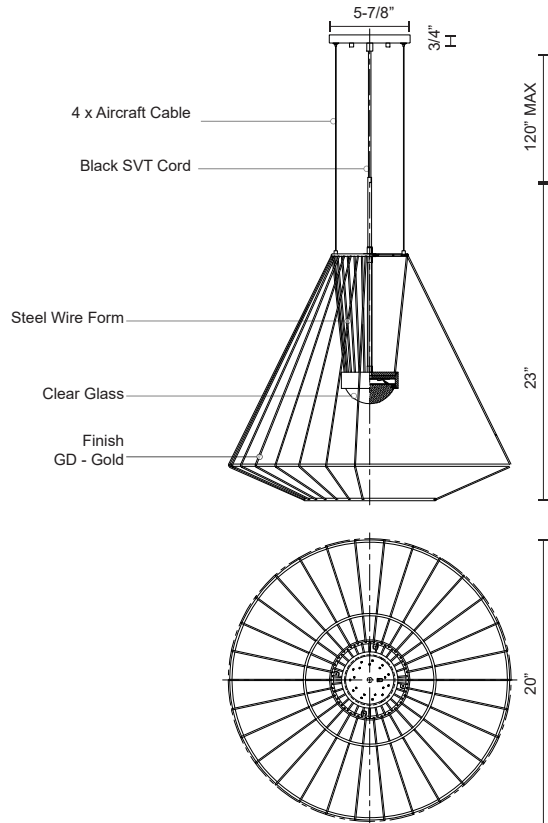

**ARCTIC
EP68420
PENDANTS**

PROJECT

EP68420-GD
Gold

SPECIFICATION DETAILS

* For custom options, consult factory for details.

Fixture Dimensions	D20" x H23"
Light Source	LED
Wattage	26W
Total Lumens	2500lm
Delivered Lumens	514lm*
Voltage	120V
Color Temperature	3000K
CRI (Ra)	>90
Optional Color Temps	2700K - 5000K Available, Minimum Order Quantities Apply
LED Rated Life	50,000 hours
Dimming	100% - 10%, ELV Dimmer (Not Included)
Diffuser Details	Convex glass lens
Adjustable	Yes
Wire Length	120" Max
Wire Type	Black SVT Cord, Aircraft Cable
Location	Wet
Warranty	5 Years
Canopy Dimensions	D5-7/8" x H3/4"

DESCRIPTION

The Arctic collection uses basic wire rod as structure and aesthetic form. The seemingly continuous lines interconnect, creating a complex framework that encapsulates and emphasizes the light source. A substantial glass optic is the focal point of the lamp, augmented by the concentric rings of the lightweight latticework design.