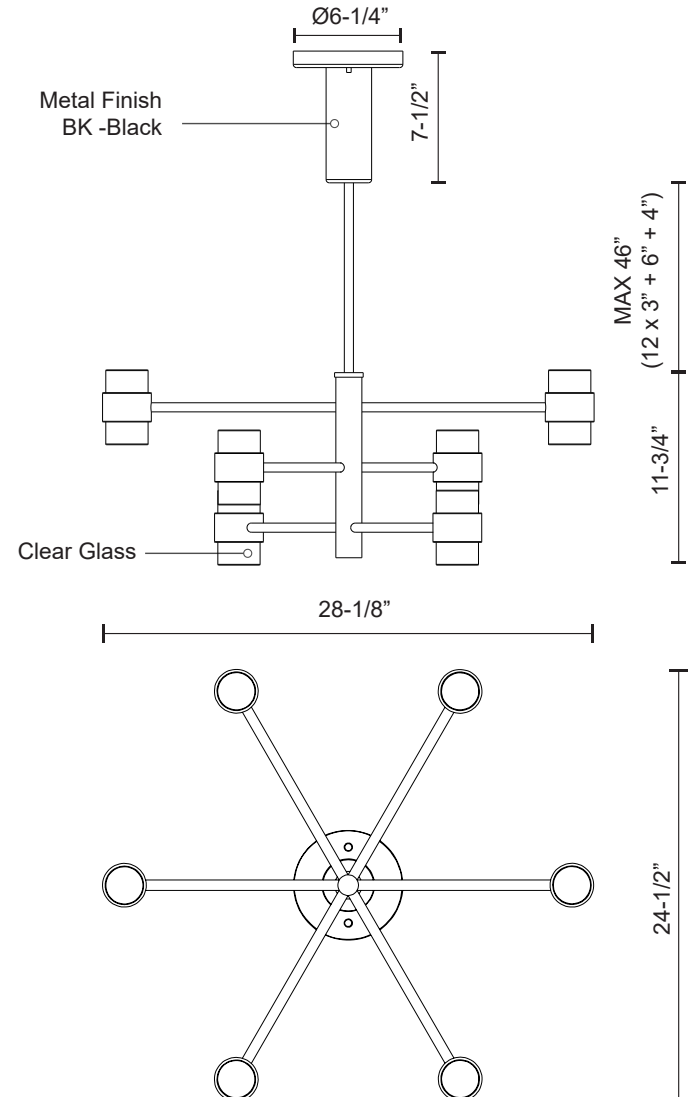

COPENHAGEN EP48224-BK

PENDANTS

PROJECT

DESCRIPTION

The Copenhagen balances a clean, simple geometry with highly detailed glass for a sophisticated outdoor product line. The stark yet refined finish of the black structure contrasts with the translucent glass to augment its effect. Available in both wall-mounted and chandelier configurations, the complete offering is both elegant and versatile.

SPECIFICATION DETAILS

* For custom options, consult factory for details.

Fixture Dimensions	D28-1/8" x H11-3/4"
Light Source	LED
Wattage	38W
Total Lumens	3500lm
Delivered Lumens	BK-2070lm*
Voltage	120V
Color Temperature	3000K
CRI (Ra)	>90
Optional Color Temps	2700K - 5000K Available, Minimum Order Quantities Apply
LED Rated Life	50,000 hours
Dimming	100% - 10%, TRIAC or ELV Dimmer (Not Included)
Glass Details	Cast clear textured glass
Adjustable	Yes
Rod Length	46" Max (3x12" + 1x6" + 1x4")
Location	Wet
Warranty	5 Years
Canopy Dimensions	D6-1/4" x H7-1/2"
Finish Option(s)	Black