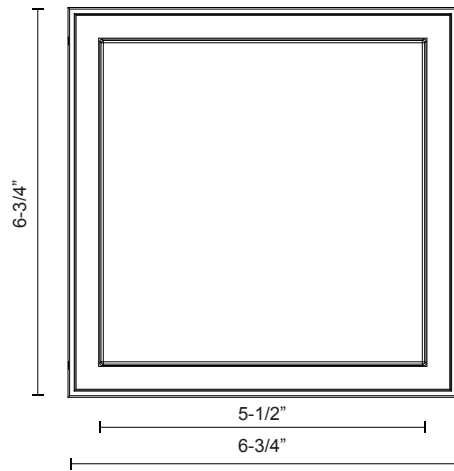

**RIDGE
EC34507
CEILING**

PROJECT

DESCRIPTION

Rectilinear cast aluminum body and frame. Lightly textured powder-coat finish. Square opal polymeric diffuser. Outward emitting light. Rated for exterior use. Custom options available.

Metal Finish
BK - Black
GY - Gray

EC34507-GY
Gray

EC34507-BK
Black

SPECIFICATION DETAILS

* For custom options, consult factory for details.

Fixture Dimensions	L6-3/4" x W6-3/4" x H1-1/2"
Light Source	LED
Wattage	20W
Total Lumens	1600lm
Delivered Lumens	BK-1227lm; GY-1250lm;
Voltage	120V
Color Temperature	3000K
CRI (Ra)	>90
Optional Color Temps	2700K - 5000K Available, Minimum Order Quantities Apply
LED Rated Life	50,000 hours
Dimming	100% - 10%, ELV Dimmer (Not Included)
Diffuser Details	White PC Diffuser
Location	Wet
Warranty	5 Years