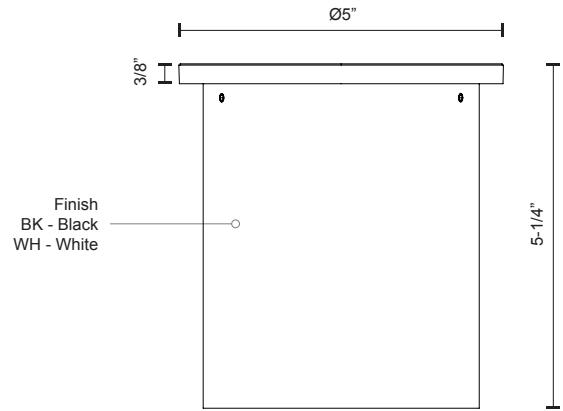

**LAMAR  
EC19404  
CEILING**

PROJECT

EC19404-BK  
Black

EC19404-WH  
White

**SPECIFICATION DETAILS**

\* For custom options, consult factory for details.

<b>Fixture Dimensions</b>	D4 1/4" x H5 1/4"
<b>Light Source</b>	LED
<b>Wattage</b>	19W
<b>Total Lumens</b>	1785lm
<b>Delivered Lumens</b>	BK-1132lm; WH-1215lm;
<b>Voltage</b>	120V
<b>Color Temperature</b>	3000K
<b>CRI (Ra)</b>	>90
<b>Optional Color Temps</b>	2700K - 5000K Available, Minimum Order Quantities Apply
<b>LED Rated Life</b>	50,000 hours
<b>Dimming</b>	100% - 10%, TRIAC or ELV Dimmer (Not Included)
<b>Diffuser Details</b>	White PC Diffuser
<b>Location</b>	Wet
<b>Warranty</b>	5 Years
<b>Canopy Dimensions</b>	D5" x H3/8"

**DESCRIPTION**

Extruded aluminum cylinders with cast retaining rings and mounts. Exterior surface mount or pendant with Frosted PC Diffuser. Down light. Custom options available.

COMMENT

**KUZCO**

19054 28TH AVENUE  
SURREY - BC V3Z 6M3  
CANADA