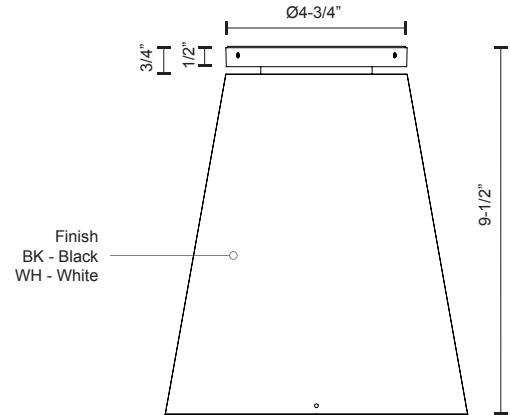

HARTFORD EC16608

CEILING

PROJECT

DESCRIPTION

Cast aluminum conical housing with ceiling mount. Lightly powder-coated finish. Opal round glass diffuser. Down light. Custom options available.

EC16608-BK
Black

EC16608-WH
White

SPECIFICATION DETAILS

* For custom options, consult factory for details.

Fixture Dimensions	D8" x H9 1/2"
Light Source	LED
Wattage	38W
Total Lumens	3200lm
Delivered Lumens	BK-1328lm; WH-1530lm;
Voltage	120V
Color Temperature	3000K
CRI (Ra)	>90
Optional Color Temps	2700K - 5000K Available, Minimum Order Quantities Apply
LED Rated Life	50,000 hours
Dimming	100% - 10%, TRIAC or ELV Dimmer (Not Included)
Diffuser Details	White PC Diffuser
Location	Wet
Warranty	5 Years
Canopy Dimensions	D4-3/4" x H1/2"