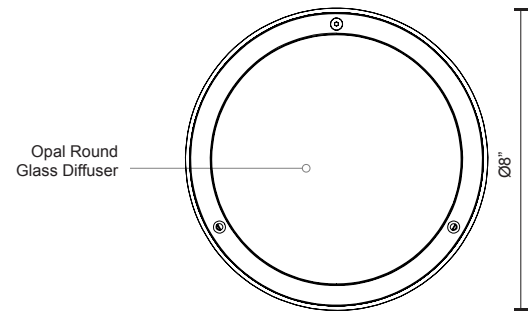

HARTFORD EC16608

CEILING

PROJECT

DESCRIPTION

Cast aluminum conical housing with ceiling mount. Lightly powder-coated finish. Opal round glass diffuser. Down light. Custom options available.

EC16608-BK
Black

EC16608-WH
White

SPECIFICATION DETAILS

* For custom options, consult factory for details.

Fixture Dimensions	D8" x H9 1/2"
Light Source	LED
Wattage	38W
Total Lumens	3200lm
Delivered Lumens	BK-1328lm; WH-1530lm;
Voltage	120V
Color Temperature	3000K
CRI (Ra)	>90
Optional Color Temps	2700K - 5000K Available, Minimum Order Quantities Apply
LED Rated Life	50,000 hours
Dimming	100% - 10%, TRIAC or ELV Dimmer (Not Included)
Diffuser Details	White PC Diffuser
Location	Wet
Warranty	5 Years
Canopy Dimensions	D4-3/4" x H1/2"