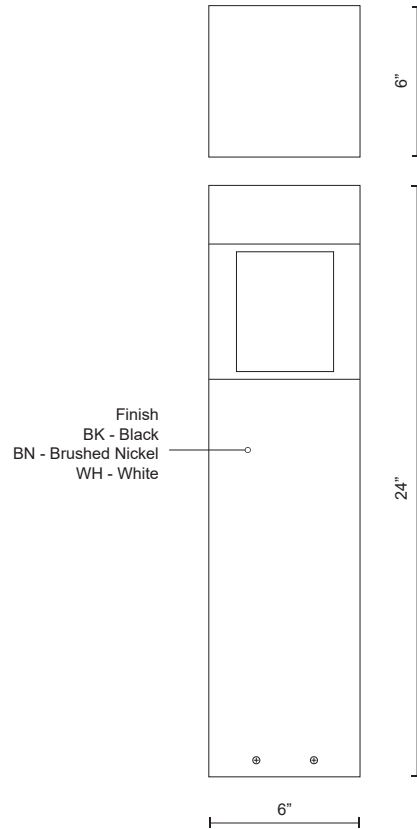

SONOMA
EB3024
BOLLARDS

PROJECT

EB3024-BN
Brushed Nickel

EB3024-BK
Black

EB3024-WH
White

SPECIFICATION DETAILS

* For custom options, consult factory for details.

Fixture Dimensions	L6" x W6" x H24"
Light Source	LED
Wattage	12W
Total Lumens	1000lm
Delivered Lumens	BK-562lm*; BN-718lm*; WH-843lm*;
Voltage	120V
Color Temperature	3000K
CRI (Ra)	>90
Optional Color Temps	2700K - 5000K Available, Minimum Order Quantities Apply
LED Rated Life	50,000 hours
Dimming	100% - 10%, ELV Dimmer (Not Included)
Diffuser Details	Clear Glass Diffuser
Location	Wet
Warranty	5 Years

DESCRIPTION

Designed to emulate rectilinear architectural forms the Sonoma exterior bollard radiates light downwards through the four openings in the structure. The gaps serve to elevate the die-cast aluminum square housing higher while providing ample space to radiate the LED luminance. Available in two heights and a curated collection of finishes for a cultivated exterior environment.