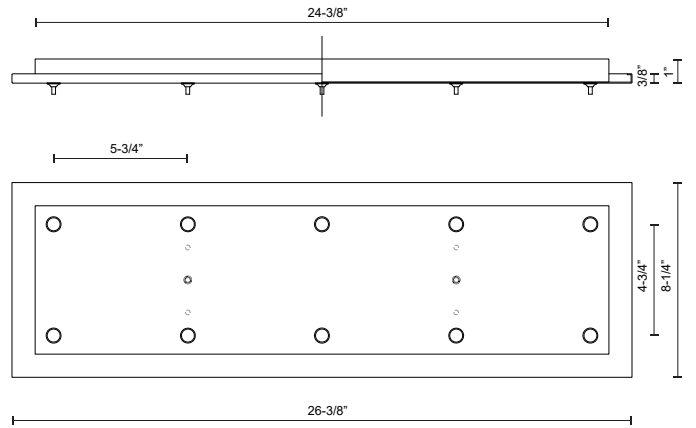

CNP10AC-BK
Black

CNP10AC-BN
Brushed Nickel

CNP10AC-WH
White

CNP10AC-CH
Chrome

SPECIFICATION DETAILS

* For custom options, consult factory for details.

Fixture Dimensions	L26-3/8" x W8-1/4" x H1"
Location	Dry
Warranty	5 Years