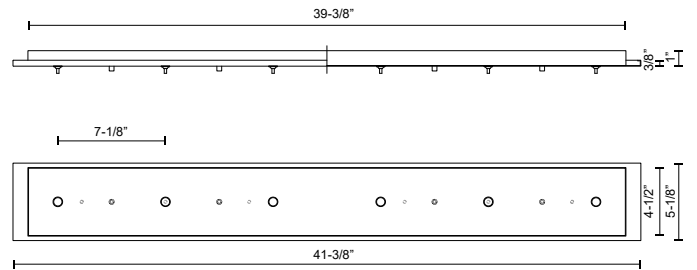

CNP06AC-BN
Brushed Nickel

CNP06AC-VB
Vintage Brass

CNP06AC-WH
White

SPECIFICATION DETAILS

* For custom options, consult factory for details.

Fixture Dimensions	L41-3/8" x W5-1/8" x H1"
Location	Dry
Warranty	5 Years