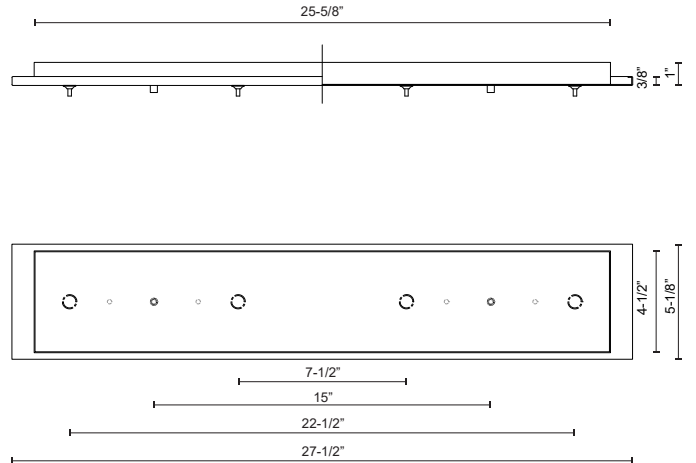

CNP04AC-BK
Black

CNP04AC-CH
Chrome

CNP04AC-BN
Brushed Nickel

CNP04AC-WH
White

SPECIFICATION DETAILS

* For custom options, consult factory for details.

Fixture Dimensions	L27-1/2" x W5-1/8" x H1"
Location	Dry
Warranty	5 Years