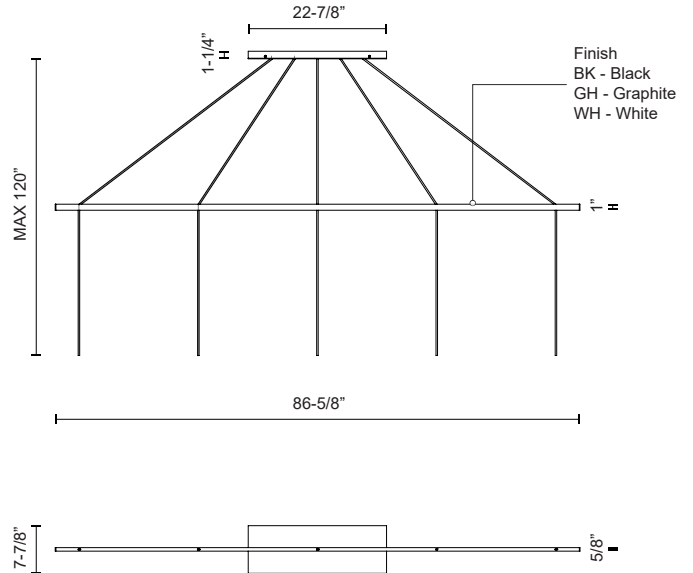

MARQUEE CNL5AC

LINEAR-PENDANT CANOPY SYSTEM

PROJECT

DESCRIPTION

The Marquee transforms single pendants into a choreographed statement piece. Simple forms combine to make complex and unique linear arrangements

CNL5AC-BK
Black

CNL5AC-GH
Graphite

CNL5AC-WH
White

SPECIFICATION DETAILS

* For custom options, consult factory for details.

Fixture Dimensions	L86-5/8" x W5/8" x H1"
Location	Dry
Warranty	5 Years
Canopy Dimensions	L22-7/8" x W7-7/8" x H1-1/4"