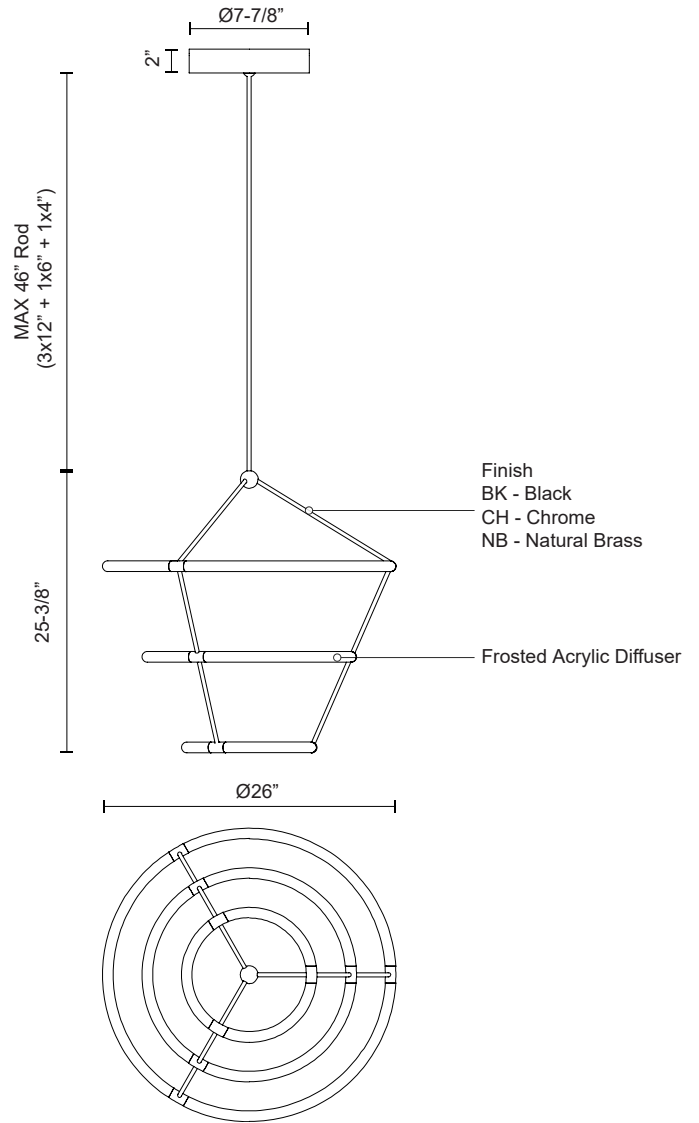

SANTINO
CH99326
 CHANDELIERS

PROJECT

DESCRIPTION

Multi-tiered extruded aluminum frame with rigid frosted acrylic diffuser

CH99326-CH
 Chrome

CH99326-BK
 Black

CH99326-NB
 Natural Brass

SPECIFICATION DETAILS

* For custom options, consult factory for details.

Fixture Dimensions	D26" x H25-3/8"
Light Source	LED
Wattage	55W
Total Lumens	4670lm
Delivered Lumens	2590lm*
Voltage	120V
Color Temperature	3000K
CRI (Ra)	>90
Optional Color Temps	2700K - 5000K Available, Minimum Order Quantities Apply
LED Rated Life	50,000 hours
Dimming	100% - 10%, TRIAC or ELV Dimmer (Not Included)
Diffuser Details	Frosted Acrylic
Adjustable	Yes
Rod Length	46" Max (3x12" + 1x6" + 1x4")
Location	Dry
Warranty	5 Years
Canopy Dimensions	D7-7/8" x H2"