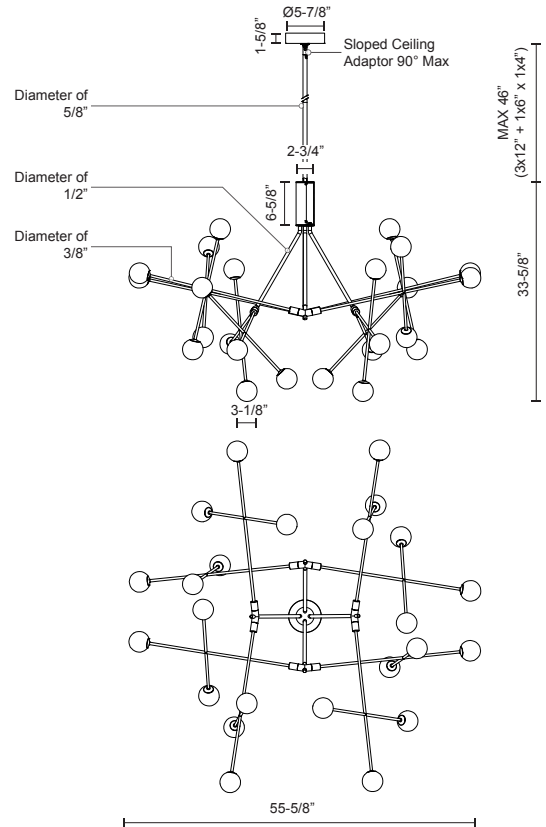

MOTO
CH97358
CHANDELIERS

PROJECT

CH97358-BK
Black

SPECIFICATION DETAILS

* For custom options, consult factory for details.

Fixture Dimensions	L55-5/8" x W55-5/8" x H33-5/8"
Light Source	LED
Wattage	72W
Total Lumens	6000lm
Delivered Lumens	BK-3720lm
Voltage	120V
Color Temperature	3000K
CRI (Ra)	>90
Optional Color Temps	2700K - 5000K Available, Minimum Order Quantities Apply
LED Rated Life	50,000 hours
Dimming	100% - 10%, TRIAC or ELV Dimmer (Not Included)
Glass Details	White Opal Glass
Adjustable	Yes
Rod Length	46" Max (3x12" + 1x6" + 1x4")
Location	Dry
Warranty	5 Years
Canopy Dimensions	D5-7/8" x H1-5/8"

DESCRIPTION

A chaotic constellation of radiant globes seemingly levitate about the center of the Moto geometric structure. Fine intersecting metal arms project the opal glass globes from the gravitational center and allow for positional adjustment during assembly. The contemporary statement piece is available in two sizes.