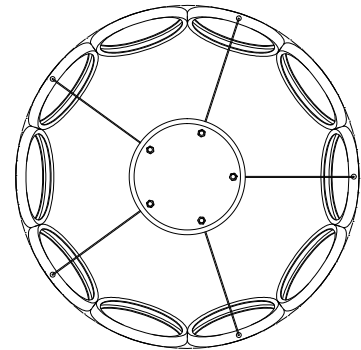

CH94829-AS  
Antique Silver

**SPECIFICATION DETAILS**

\* For custom options, consult factory for details.

<b>Fixture Dimensions</b>	D29-1/8" x H7-7/8"
<b>Light Source</b>	LED
<b>Wattage</b>	100W
<b>Total Lumens</b>	8000lm
<b>Delivered Lumens</b>	AS-5288lm
<b>Voltage</b>	120V
<b>Color Temperature</b>	3000K
<b>CRI (Ra)</b>	>90
<b>Optional Color Temps</b>	2700K - 5000K Available, Minimum Order Quantities Apply
<b>LED Rated Life</b>	50,000 hours
<b>Dimming</b>	100% - 10%, TRIAC or ELV Dimmer (Not Included)
<b>Diffuser Details</b>	White Acrylic Diffuser
<b>Adjustable</b>	Yes
<b>Wire Length</b>	120" Max
<b>Wire Type</b>	Clear Coaxial Wire
<b>Location</b>	Dry
<b>Warranty</b>	5 Years
<b>Canopy Dimensions</b>	D8-5/8" x H2"

Finish  
AS - Antique Silver  
AN - Antique Brass  
BK - Black

Acrylic Diffusers

Ø29-1/8"