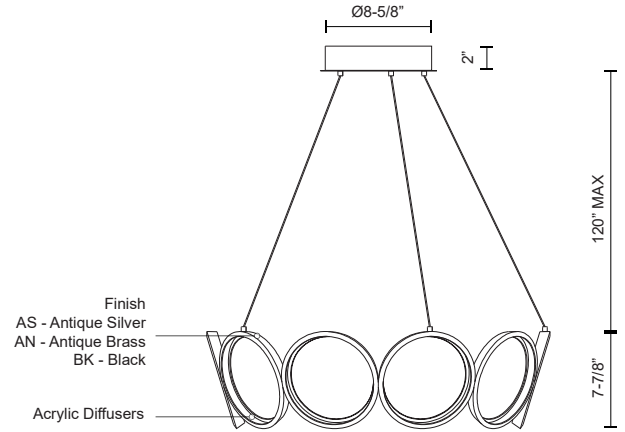

**DESCRIPTION**

Die-cast aluminum rings with translucent acrylic diffusers. Metallic brushed or matte powder-coat finish. Outward emitting light. Custom options available.

CH94829-AN  
Antique Brass

CH94829-BK  
Black

CH94829-AS  
Antique Silver

**SPECIFICATION DETAILS**

\* For custom options, consult factory for details.

<b>Fixture Dimensions</b>	D29-1/8" x H7-7/8"
<b>Light Source</b>	LED
<b>Wattage</b>	100W
<b>Total Lumens</b>	8000lm
<b>Delivered Lumens</b>	AS-5288lm
<b>Voltage</b>	120V
<b>Color Temperature</b>	3000K
<b>CRI (Ra)</b>	>90
<b>Optional Color Temps</b>	2700K - 5000K Available, Minimum Order Quantities Apply
<b>LED Rated Life</b>	50,000 hours
<b>Dimming</b>	100% - 10%, TRIAC or ELV Dimmer (Not Included)
<b>Diffuser Details</b>	White Acrylic Diffuser
<b>Adjustable</b>	Yes
<b>Wire Length</b>	120" Max
<b>Wire Type</b>	Clear Coaxial Wire
<b>Location</b>	Dry
<b>Warranty</b>	5 Years
<b>Canopy Dimensions</b>	D8-5/8" x H2"

Finish  
AS - Antique Silver  
AN - Antique Brass  
BK - Black

Acrylic Diffusers

Ø29-1/8"