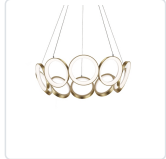

**DESCRIPTION**

Die-cast aluminum rings with translucent acrylic diffusers. Metallic brushed or matte powder-coat finish. Outward emitting light. Custom options available.

CH94829-AN  
Antique Brass

CH94829-BK  
Black

CH94829-AS  
Antique Silver

**SPECIFICATION DETAILS**

\* For custom options, consult factory for details.

<b>Fixture Dimensions</b>	D29-1/8" x H7-7/8"
<b>Light Source</b>	LED
<b>Wattage</b>	100W
<b>Total Lumens</b>	8000lm
<b>Delivered Lumens</b>	AS-5288lm
<b>Voltage</b>	120V
<b>Color Temperature</b>	3000K
<b>CRI (Ra)</b>	>90
<b>Optional Color Temps</b>	2700K - 5000K Available, Minimum Order Quantities Apply
<b>LED Rated Life</b>	50,000 hours
<b>Dimming</b>	100% - 10%, TRIAC or ELV Dimmer (Not Included)
<b>Diffuser Details</b>	White Acrylic Diffuser
<b>Adjustable</b>	Yes
<b>Wire Length</b>	120" Max
<b>Wire Type</b>	Clear Coaxial Wire
<b>Location</b>	Dry
<b>Warranty</b>	5 Years
<b>Canopy Dimensions</b>	D8-5/8" x H2"

Finish  
AS - Antique Silver  
AN - Antique Brass  
BK - Black

Acrylic Diffusers

Ø29-1/8"