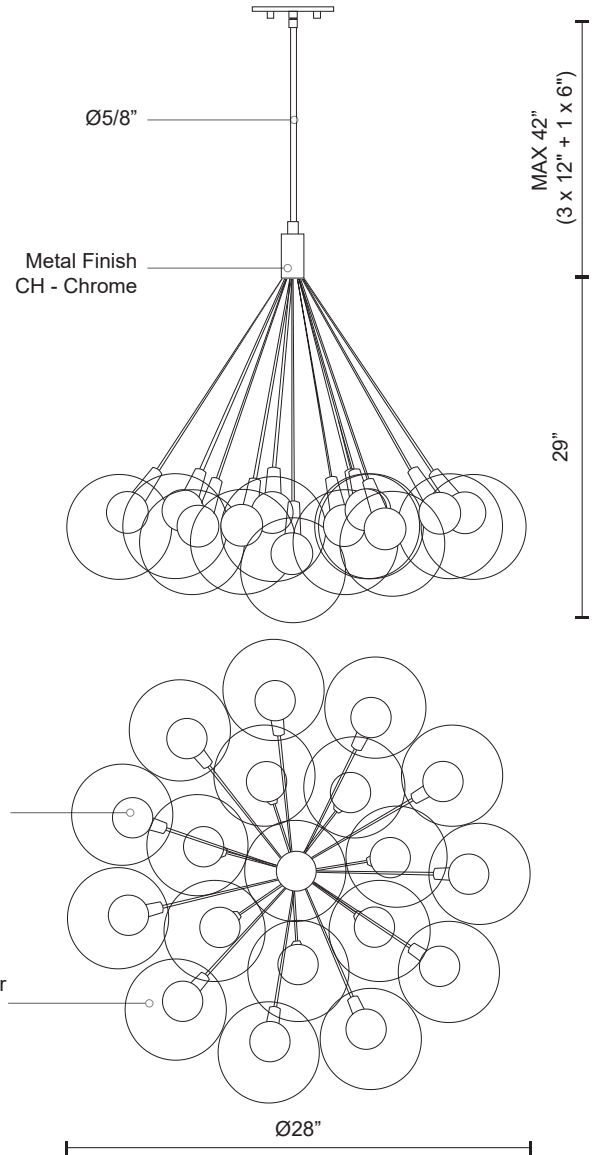

**BOLLA
CH3128
CHANDELIERS**

PROJECT

DESCRIPTION

Produced in an array of configurations, the Bolla series is defined by the iconic double-wall glass globes. A frosted globe is perched within a transparent orb producing diffuser light from the satin aluminum LED socket. While elegant as a single pendant, the optional clustered bouquet creates a stunning impact.

SPECIFICATION DETAILS

* For custom options, consult factory for details.

Fixture Dimensions	D28" x H29"
Light Source	LED
Wattage	50W
Total Lumens	4180lm
Delivered Lumens	CH-3325lm
Voltage	120V
Color Temperature	3000K
CRI (Ra)	>90
Optional Color Temps	2700K - 5000K Available, Minimum Order Quantities Apply
LED Rated Life	50,000 hours
Dimming	100% - 10%, ELV Dimmer (Not Included)
Glass Details	Clear Outer/Frosted Inner Glass
Adjustable	Yes
Rod Length	42" Max (3x12" + 1x6")
Location	Dry
Warranty	5 Years
Canopy Dimensions	D4-3/4" x H3/8"
Finish Option(s)	Chrome

KUZCO

19054 28TH AVENUE
SURREY - BC V3Z 6M3
CANADA

WWW.KUZCOLIGHTING.COM

COMMENT