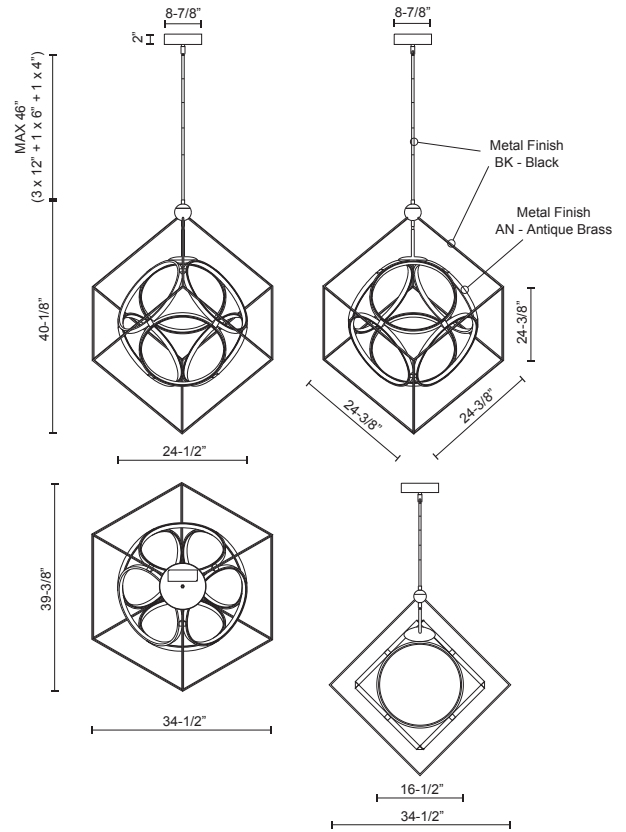

MONZA
CH19234
CHANDELIERS

PROJECT

CH19234-BK/AN
Black/Antique Brass

SPECIFICATION DETAILS

* For custom options, consult factory for details.

Fixture Dimensions	L34-1/2"x W39-3/8"x H40-1/8"
Light Source	LED
Wattage	106W
Total Lumens	7800lm
Delivered Lumens	BK/AN-4700lm*
Voltage	120V
Color Temperature	3000K
CRI (Ra)	>90
Optional Color Temps	2700K - 5000K Available, Minimum Order Quantities Apply
LED Rated Life	50,000 hours
Dimming	100% - 10%, TRIAC or ELV Dimmer (Not Included)
Diffuser Details	White Acrylic Diffuser
Adjustable	Yes
Rod Length	46" Max (3x12" + 1x6" + 1x4")
Location	Dry
Warranty	5 Years
Canopy Dimensions	D8-7/8" x H2"

DESCRIPTION

Interconnecting aluminum rings within steel frame cube. Finely textured metallic and satin powder-coat finishes. Opal silicon circular diffusers. Up and down light. Custom options available.