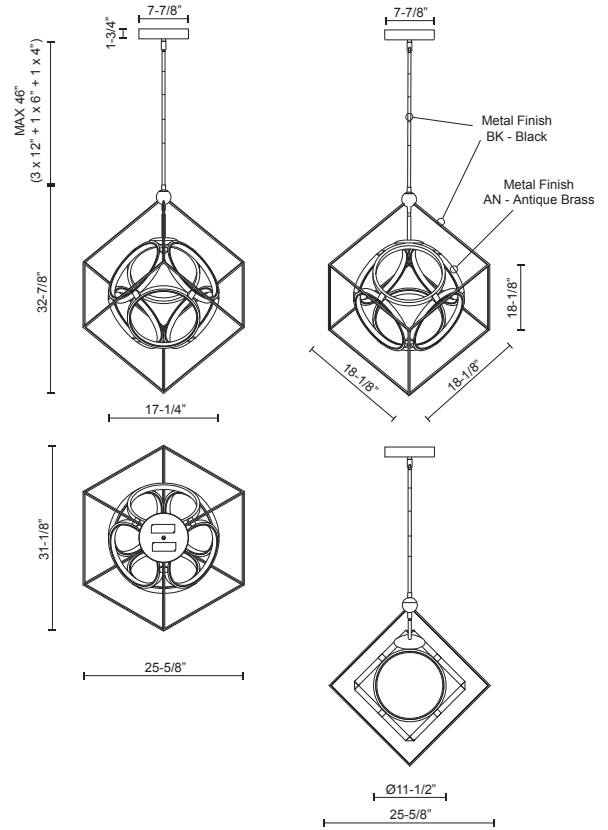

MONZA
CH19226
CHANDELIERS

PROJECT

CH19226-BK/AN
Black/Antique Brass

SPECIFICATION DETAILS

* For custom options, consult factory for details.

Fixture Dimensions	L25-5/8" x W31-1/8" x H32-7/8"
Light Source	LED
Wattage	77W
Total Lumens	5880lm
Delivered Lumens	BK/AN-3720lm*
Voltage	120V
Color Temperature	3000K
CRI (Ra)	>90
Optional Color Temps	2700K - 5000K Available, Minimum Order Quantities Apply
LED Rated Life	50,000 hours
Dimming	100% - 10%, TRIAC or ELV Dimmer (Not Included)
Diffuser Details	White Acrylic Diffuser
Adjustable	Yes
Rod Length	46" Max (3x12" + 1x6" + 1x4")
Location	Dry
Warranty	5 Years
Canopy Dimensions	D7-7/8" x H1-3/4"

DESCRIPTION

Interconnecting aluminum rings within steel frame cube. Finely textured metallic and satin powder-coat finishes. Opal silicon circular diffusers. Up and down light. Custom options available.