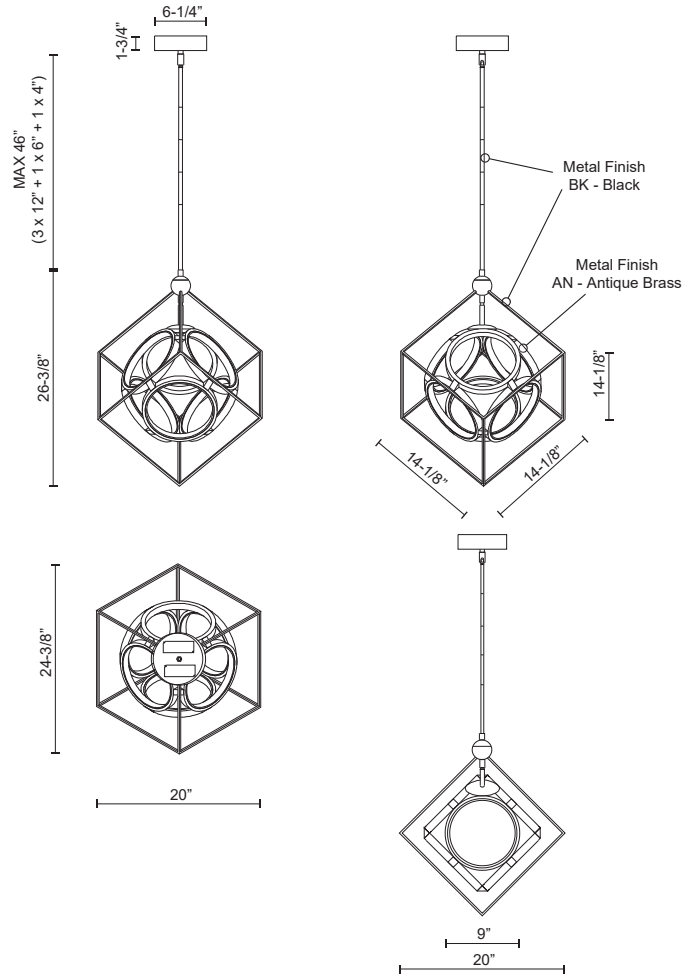

**MONZA**  
**CH19220**  
CHANDELIERS

PROJECT

CH19220-BK/AN  
Black/Antique Brass

**SPECIFICATION DETAILS**

\* For custom options, consult factory for details.

<b>Fixture Dimensions</b>	L20" x W24-3/8" x H26-3/8"
<b>Light Source</b>	LED
<b>Wattage</b>	56W
<b>Total Lumens</b>	4600lm
<b>Delivered Lumens</b>	BK/AN-2860lm*
<b>Voltage</b>	120V
<b>Color Temperature</b>	3000K
<b>CRI (Ra)</b>	>90
<b>Optional Color Temps</b>	2700K - 5000K Available, Minimum Order Quantities Apply
<b>LED Rated Life</b>	50,000 hours
<b>Dimming</b>	100% - 10%, TRIAC or ELV Dimmer (Not Included)
<b>Diffuser Details</b>	White Acrylic Diffuser
<b>Adjustable</b>	Yes
<b>Rod Length</b>	46" Max (3x12" + 1x6" + 1x4")
<b>Wire Length</b>	72" Max
<b>Location</b>	Dry
<b>Warranty</b>	5 Years
<b>Canopy Dimensions</b>	D6-1/4" x H1-3/4"

**DESCRIPTION**

Interconnecting aluminum rings within steel frame cube. Finely textured metallic and satin powder-coat finishes. Opal silicon circular diffusers. Up and down light. Custom options available.