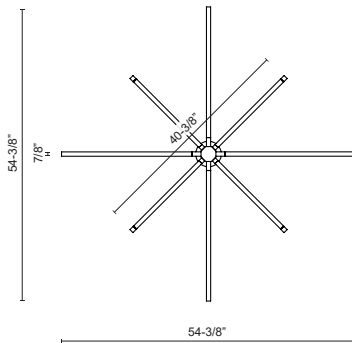

DESCRIPTION

Sirius' array of elements emanate from a single point in a starburst of light. A visual statement that draws the eye as the burnished finish interplays with the light, revealing shifting highlights and shadows. Contemporary and decorative.