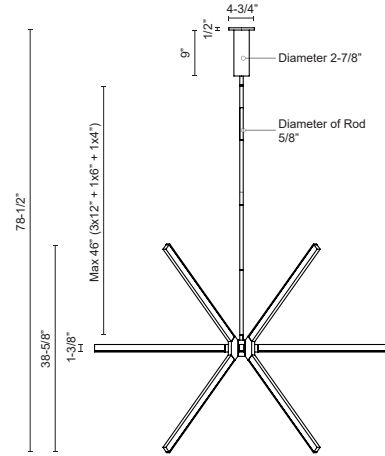

DESCRIPTION

Sirius' array of elements emanate from a single point in a starburst of light. A visual statement that draws the eye as the burnished finish interplays with the light, revealing shifting highlights and shadows. Contemporary and decorative.