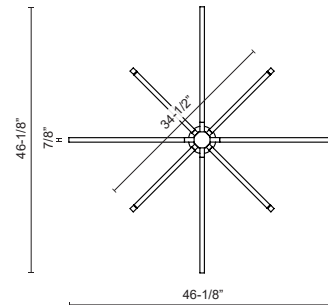

DESCRIPTION

Sirius' array of elements emanate from a single point in a starburst of light. A visual statement that draws the eye as the burnished finish interplays with the light, revealing shifting highlights and shadows. Contemporary and decorative.