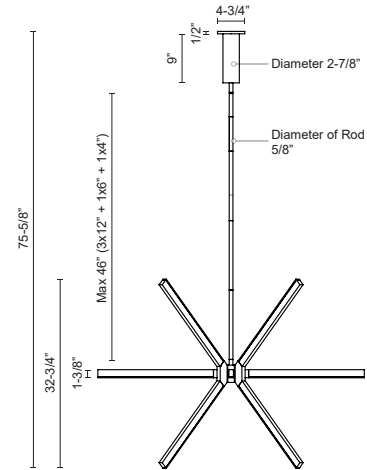

DESCRIPTION

Sirius' array of elements emanate from a single point in a starburst of light. A visual statement that draws the eye as the burnished finish interplays with the light, revealing shifting highlights and shadows. Contemporary and decorative.