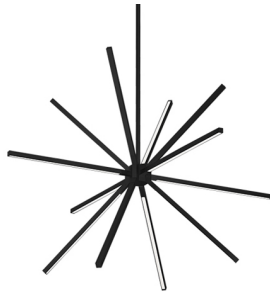

# SIRIUS MINOR CH14232

CHANDELIERS

PROJECT

## DESCRIPTION

A plethora of thin linear lights converge at numerous angles into a central cluster. Simultaneously rectilinear and decorative the reduced scale from the initial Sirius provides an ideal accent to be used in multiples or as focal point. The fine diminutive components and airy structure merge in a lightweight elegant aesthetic.

CH14232-BG  
Brushed Gold

CH14232-BK  
Black

CH14232-WH  
White

CH14232-BN  
Brushed Nickel

## SPECIFICATION DETAILS

\* For custom options, consult factory for details.

<b>Fixture Dimensions</b>	L32-1/4" x W32-1/4" x H23-3/8"
<b>Light Source</b>	LED with DC Driver
<b>Wattage</b>	65W
<b>Total Lumens</b>	4930lm
<b>Delivered Lumens</b>	BK-1420lm; BN-1834lm; WH-2014lm;
<b>Voltage</b>	120V
<b>Color Temperature</b>	3000K
<b>CRI (Ra)</b>	90CRI
<b>Optional Color Temps</b>	2700K - 5000K Available, Minimum Order Quantities Apply
<b>LED Rated Life</b>	50,000 hours
<b>Dimming</b>	100% - 10%, TRIAC or ELV Dimmer (Not Included)
<b>Diffuser Details</b>	White Acrylic Diffuser
<b>Adjustable</b>	Yes
<b>Rod Length</b>	46" Max (3x12" + 1x6" + 1x4")
<b>Ceiling Adaptor</b>	Yes, Up to 45 Degrees
<b>Location</b>	Dry
<b>Warranty</b>	5 Years
<b>Canopy Dimensions</b>	D4-3/4" x H9"