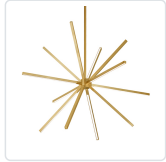

# SIRIUS MINOR CH14232

CHANDELIERS

PROJECT

## DESCRIPTION

A plethora of thin linear lights converge at numerous angles into a central cluster. Simultaneously rectilinear and decorative the reduced scale from the initial Sirius provides an ideal accent to be used in multiples or as focal point. The fine diminutive components and airy structure merge in a lightweight elegant aesthetic.

CH14232-BG  
Brushed Gold

CH14232-BK  
Black

CH14232-WH  
White

CH14232-BN  
Brushed Nickel

## SPECIFICATION DETAILS

\* For custom options, consult factory for details.

<b>Fixture Dimensions</b>	L32-1/4" x W32-1/4" x H23-3/8"
<b>Light Source</b>	LED with DC Driver
<b>Wattage</b>	65W
<b>Total Lumens</b>	4930lm
<b>Delivered Lumens</b>	BK-1420lm; BN-1834lm; WH-2014lm;
<b>Voltage</b>	120V
<b>Color Temperature</b>	3000K
<b>CRI (Ra)</b>	90CRI
<b>Optional Color Temps</b>	2700K - 5000K Available, Minimum Order Quantities Apply
<b>LED Rated Life</b>	50,000 hours
<b>Dimming</b>	100% - 10%, TRIAC or ELV Dimmer (Not Included)
<b>Diffuser Details</b>	White Acrylic Diffuser
<b>Adjustable</b>	Yes
<b>Rod Length</b>	46" Max (3x12" + 1x6" + 1x4")
<b>Ceiling Adaptor</b>	Yes, Up to 45 Degrees
<b>Location</b>	Dry
<b>Warranty</b>	5 Years
<b>Canopy Dimensions</b>	D4-3/4" x H9"