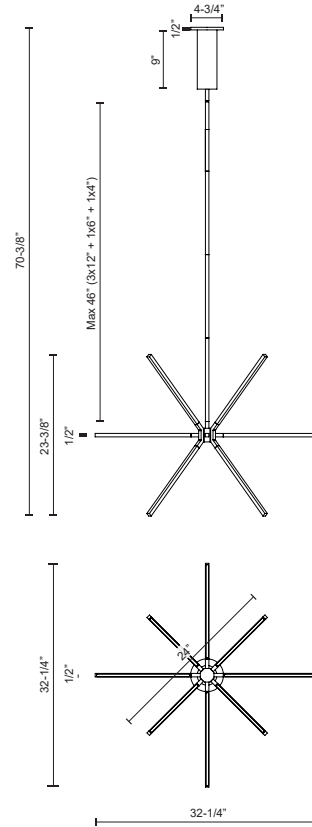

## DESCRIPTION

A plethora of thin linear lights converge at numerous angles into a central cluster. Simultaneously rectilinear and decorative the reduced scale from the initial Sirius provides an ideal accent to be used in multiples or as focal point. The fine diminutive components and airy structure merge in a lightweight elegant aesthetic.

## SPECIFICATION DETAILS

\* For custom options, consult factory for details.

<b>Fixture Dimensions</b>	L32-1/4" x W32-1/4" x H23-3/8"
<b>Light Source</b>	LED with DC Driver
<b>Wattage</b>	65W
<b>Total Lumens</b>	4930lm
<b>Delivered Lumens</b>	BK-1420lm; BN-1834lm; WH-2014lm;
<b>Voltage</b>	120V
<b>Color Temperature</b>	3000K
<b>CRI (Ra)</b>	90CRI
<b>Optional Color Temps</b>	2700K - 5000K Available, Minimum Order Quantities Apply
<b>LED Rated Life</b>	50,000 hours
<b>Dimming</b>	100% - 10%, TRIAC or ELV Dimmer (Not Included)
<b>Diffuser Details</b>	White Acrylic Diffuser
<b>Adjustable</b>	Yes
<b>Rod Length</b>	46" Max (3x12" + 1x6" + 1x4")
<b>Ceiling Adaptor</b>	Yes, Up to 45 Degrees
<b>Location</b>	Dry
<b>Warranty</b>	5 Years
<b>Canopy Dimensions</b>	D4-3/4" x H9"