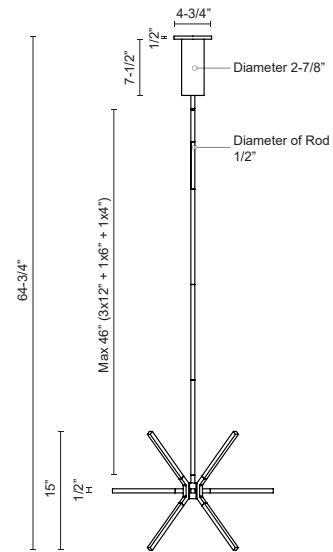

SIRIUS MINOR CH14220

CHANDELIERS

PROJECT

DESCRIPTION

A plethora of thin linear lights converge at numerous angles into a central cluster. Simultaneously rectilinear and decorative the reduced scale from the initial Sirius provides an ideal accent to be used in multiples or as focal point. The fine diminutive components and airy structure merge in a lightweight elegant aesthetic.

CH14220-BN
Brushed Nickel

CH14220-WH
White

CH14220-BK
Black

CH14220-GD
Gold

SPECIFICATION DETAILS

* For custom options, consult factory for details.

Fixture Dimensions	L20-1/4" x W20-1/4" x H15"
Light Source	LED with DC Driver
Wattage	48W
Total Lumens	4080lm
Delivered Lumens	BK-1294lm; BN-1670lm; GD-1534lm; WH-1840lm;
Voltage	120V
Color Temperature	3000K
CRI (Ra)	90CRI
Optional Color Temps	2700K - 5000K Available, Minimum Order Quantities Apply
LED Rated Life	50,000 hours
Dimming	100% - 10%, TRIAC or ELV Dimmer (Not Included)
Diffuser Details	White Acrylic Diffuser
Adjustable	Yes
Rod Length	46" Max (3x12" + 1x6" + 1x4")
Location	Dry
Ceiling Adaptor	Yes, Up to 45 Degrees
Warranty	5 Years
Canopy Dimensions	D4-3/4" x H7-1/2"