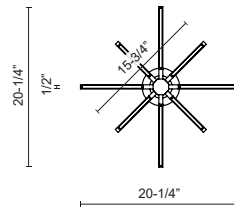

SIRIUS MINOR CH14220

CHANDELIERS

PROJECT

DESCRIPTION

A plethora of thin linear lights converge at numerous angles into a central cluster. Simultaneously rectilinear and decorative the reduced scale from the initial Sirius provides an ideal accent to be used in multiples or as focal point. The fine diminutive components and airy structure merge in a lightweight elegant aesthetic.

CH14220-BN
Brushed Nickel

CH14220-WH
White

CH14220-BK
Black

CH14220-GD
Gold

SPECIFICATION DETAILS

* For custom options, consult factory for details.

Fixture Dimensions	L20-1/4" x W20-1/4" x H15"
Light Source	LED with DC Driver
Wattage	48W
Total Lumens	4080lm
Delivered Lumens	BK-1294lm; BN-1670lm; GD-1534lm; WH-1840lm;
Voltage	120V
Color Temperature	3000K
CRI (Ra)	90CRI
Optional Color Temps	2700K - 5000K Available, Minimum Order Quantities Apply
LED Rated Life	50,000 hours
Dimming	100% - 10%, TRIAC or ELV Dimmer (Not Included)
Diffuser Details	White Acrylic Diffuser
Adjustable	Yes
Rod Length	46" Max (3x12" + 1x6" + 1x4")
Location	Dry
Ceiling Adaptor	Yes, Up to 45 Degrees
Warranty	5 Years
Canopy Dimensions	D4-3/4" x H7-1/2"