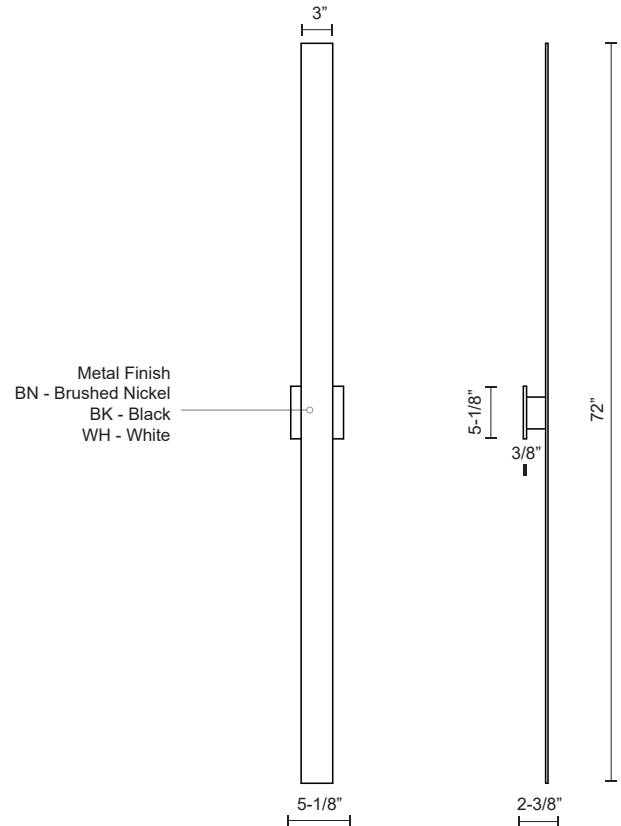

VESTA AT7972

WALL

PROJECT

AT7972-BN
Brushed Nickel

AT7972-BK
Black

AT7972-WH
White

SPECIFICATION DETAILS

* For custom options, consult factory for details.

Fixture Dimensions	W3" x H72" x E2-3/8"
Light Source	LED
Wattage	97W
Total Lumens	7200lm
Delivered Lumens	WH-5175lm*
Voltage	120V
Color Temperature	3000K
CRI (Ra)	>90
Optional Color Temps	2700K - 5000K Available, Minimum Order Quantities Apply
LED Rated Life	50,000 hours
Dimming	100% - 10%, ELV Dimmer (Not Included)
Diffuser Details	Frosted Glass Diffuser
Location	Wet
Warranty	5 Years
ADA Compliant	Yes
Canopy Dimensions	W5-1/8" x H5-1/8" x E3/8"

DESCRIPTION

Timeless simplicity with versatile purpose is offered with this wall sconce that measures 72 inches in length. Vesta mounts horizontally or vertically from a matching aluminum square affixed in the middle of the rectangular beam of formed aluminum. The concealed LEDs illuminate the mounting plane creating pool of light on the wall. Vesta is available in three different finishes: black or white powder coating and brushed nickel.