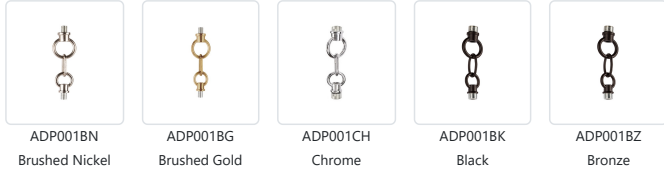

**DESCRIPTION**

Electro-plated or powder coated aluminum, brass and steel. Available in five finishes.

ADP001BN  
Brushed Nickel

ADP001BG  
Brushed Gold

ADP001CH  
Chrome

ADP001BK  
Black

ADP001BZ  
Bronze

**SPECIFICATION DETAILS**

\* For custom options, consult factory for details.

<b>Fixture Dimensions</b>	W1-1/2" x D3/4" x H4"
<b>Location</b>	Dry
<b>Warranty</b>	5 Years