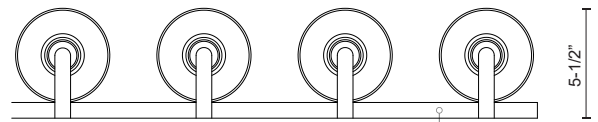

**BRIDGEWATER
70234
VANITY**

PROJECT

DESCRIPTION

Four lamp vanity with white opal cylinder glass with your choice of brushed nickel or chrome metal details.

70234BN
Brushed Nickel

70234CH
Chrome

SPECIFICATION DETAILS

* For custom options, consult factory for details.

Fixture Dimensions	W25-1/4" x H6" x E5-1/2"
Lamp Type	Incandescent, A19, Medium Base
Bulbs Included	No
Wattage	4 x 60W
Voltage	120V
Glass Details	White Opal Glass
Location	Damp
Warranty	5 Years