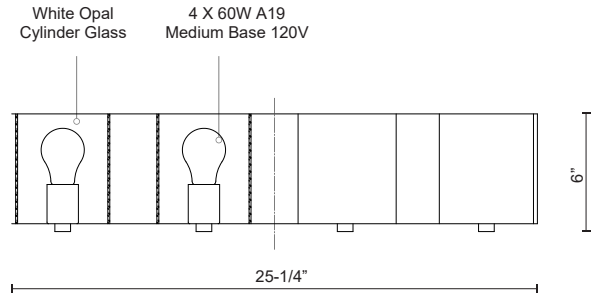

Metal Finish
CH - Chrome
BN - Brushed Nickel