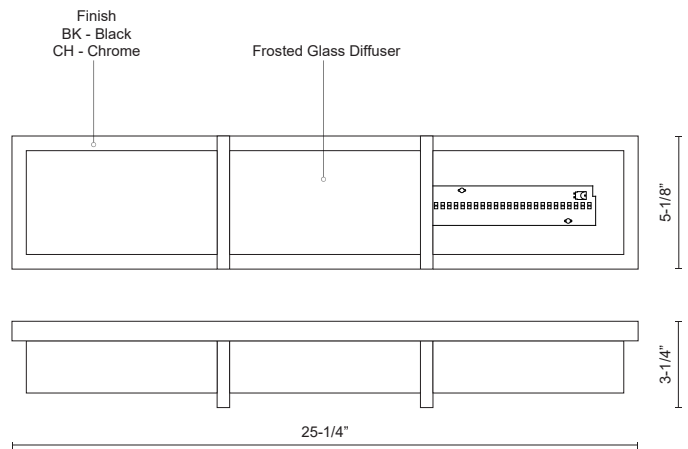

WATFORD 701313-LED

VANITY

PROJECT

DESCRIPTION

Elegant LED vanity with rectangular frosted glass with fine clear edges; polished chrome metal details with two metal bands which extend across the glass. Can be mounted horizontal or vertical equipped with our powerful 120V AC LED technology. Available in three different sizes and similar styled flush mounts available, see series for full family details.

701313BK-LED
Black

701313CH-LED
Chrome

SPECIFICATION DETAILS

* For custom options, consult factory for details.

Fixture Dimensions	W25-1/4" x H5-1/8" x E3-1/4"
Light Source	LED
Wattage	29W
Total Lumens	2400lm
Delivered Lumens	CH-1604lm
Voltage	120V
Color Temperature	3000K
CRI (Ra)	>90
Optional Color Temps	2700K - 5000K Available, Minimum Order Quantities Apply
LED Rated Life	50,000 hours
Dimming	100% - 10%, ELV Dimmer (Not Included)
Glass Details	Frosted Glass with Fine Clear Edge
Location	Damp
Warranty	5 Years
ADA Compliant	Yes