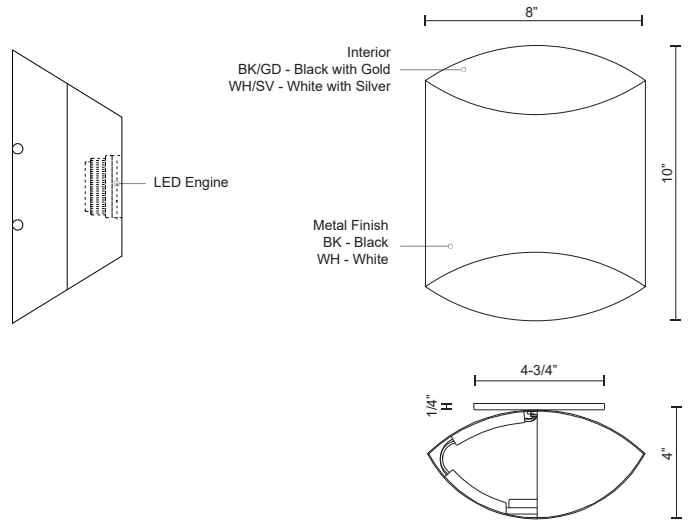

PRESTON 601471-LED

WALL

PROJECT

601471WH-LED
White

601471BK-LED
Black

SPECIFICATION DETAILS

* For custom options, consult factory for details.

Fixture Dimensions	W8" x H10" x E4"
Light Source	LED
Wattage	8W
Total Lumens	600lm
Delivered Lumens	BK-103lm; WH-153lm;
Voltage	120V
Color Temperature	3000K
CRI (Ra)	>90
Optional Color Temps	2700K - 5000K Available, Minimum Order Quantities Apply
LED Rated Life	50,000 hours
Dimming	100% - 10%, ELV Dimmer (Not Included)
Shade Details	Formed Shade
Location	Dry
Warranty	5 Years
Canopy Dimensions	W4-3/4" x H4-3/4" x E1/4"

DESCRIPTION

Single lamp LED wall sconce with either a flat black with fine gold interior or white with sleek silver interior unique metal casing. Equipped with our powerful 120V AC LED technology

KUZCO

19054 28TH AVENUE
SURREY - BC V3Z 6M3
CANADA