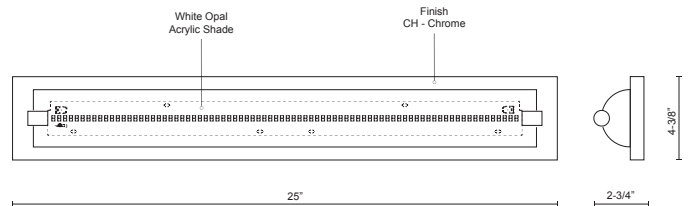

**CHARLOTTE
601464CH-LED
VANITY**

PROJECT

DESCRIPTION

Single lamp LED vanity with white opal glass half cylinder and metal side covers. Metal details available in chrome finish, and is equipped with our powerful 120V AC LED technology.

SPECIFICATION DETAILS

* For custom options, consult factory for details.

Fixture Dimensions	W25" x H4-3/8" x E2-3/4"
Light Source	LED
Wattage	29W
Total Lumens	2400lm
Delivered Lumens	CH-1526lm
Voltage	120V
Color Temperature	3000K
CRI (Ra)	>90
Optional Color Temps	2700K - 5000K Available, Minimum Order Quantities Apply
LED Rated Life	50,000 hours
Dimming	100% - 10%, ELV Dimmer (Not Included)
Glass Details	White Opal Glass
Location	Damp
Warranty	5 Years
ADA Compliant	Yes